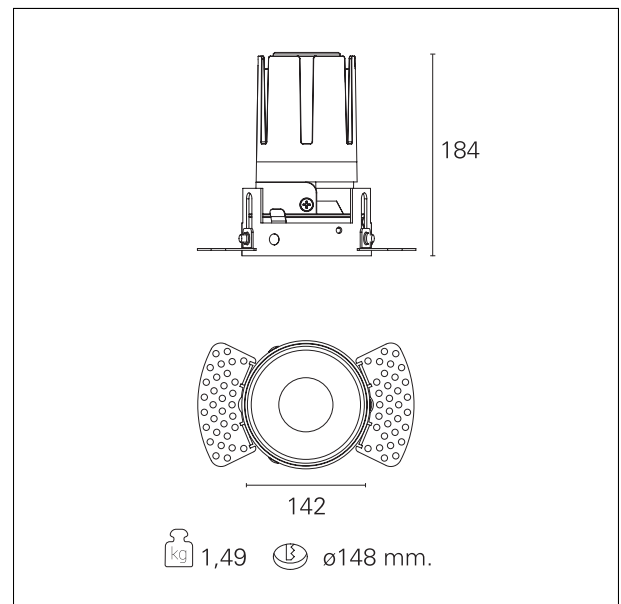

Nemo TL Fix

RTT21459CA - Trimless + Gold Reflector - 42 W - 3800 lumen / 2700 K / CRI >90

DESCRIPTION

Nemo TL is the trimless series of the Nemo family designed for installations in plasterboard false ceilings with no visible edge. Models up to 24W are equipped with a pre-drilled fixed frame for direct fixing of the luminaire to the false ceiling; The 33W and 42W models are equipped with height-adjustable fixing frame. Four beam openings with 38 ° cut-off and versions up to UGR <17 allow to obtain the right balance between luminance control and light diffusion. The lighting modules are all equipped with latest generation LEDs with CRI > 90 and SDCM <3. The range of Nemo TL Adj and Nemo TL Fix has interchangeable secondary reflectors available in five different aesthetic finishes that allow the system to be characterized even after the first installation. The safety cable supplied prevents accidental drops and the "fast plug" connection system to the driver allows quick and safe installation. Nemo ADJ version for accent lighting with 350 ° adjustability on the horizontal plane and 30 ° on the vertical plane. Nemo Fix is perfect for vertical lighting for the control of direct glare and soft light at the edges of the beam.

Switch

Casambi

PRODUCTS CHARACTERISTICS

| | |
|------------------------------|--------------------------|
| installation type | trimless recessed |
| material | Aluminum |
| Color | Gold |
| Power | 42 W |
| Lumen output - Full emission | 3690 lm |
| Efficacy | 88 lm/W |
| Diameter | Ø 142 mm. |
| Dimensions | h 184 mm. |
| net weight | 1,49 kg. |

MECHANICAL CHARACTERISTICS

optical compartment IP rate **IP40**
recessed compartment IP rate **IP20**
IK **IK02**

HOLE RECESS DIMENSIONS

hole recess diameter **Ø 148 mm.**

ENERGY CLASSIFICATION

This luminaire contains built-in LED lamps.