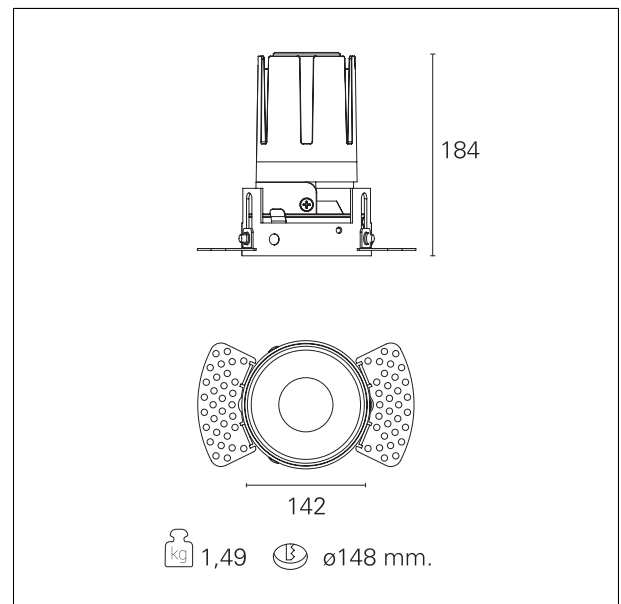

Nemo TL Fix

RTT21458 - Trimless + Gold Reflector - 42 W - 3800 lumen / 2700 K / CRI >90

DESCRIPTION

Nemo TL is the trimless series of the Nemo family designed for installations in plasterboard false ceilings with no visible edge. Models up to 24W are equipped with a pre-drilled fixed frame for direct fixing of the luminaire to the false ceiling; The 33W and 42W models are equipped with height-adjustable fixing frame. Four beam openings with 38 ° cut-off and versions up to UGR <17 allow to obtain the right balance between luminance control and light diffusion. The lighting modules are all equipped with latest generation LEDs with CRI > 90 and SDCM <3. The range of Nemo TL Adj and Nemo TL Fix has interchangeable secondary reflectors available in five different aesthetic finishes that allow the system to be characterized even after the first installation. The safety cable supplied prevents accidental drops and the "fast plug" connection system to the driver allows quick and safe installation. Nemo ADJ version for accent lighting with 350 ° adjustability on the horizontal plane and 30 ° on the vertical plane. Nemo Fix is perfect for vertical lighting for the control of direct glare and soft light at the edges of the beam.

Switch

On:Off

PRODUCTS CHARACTERISTICS

installation type
material
Color
Power
Lumen output - Full emission
Efficacy
Diameter
Dimensions
net weight

trimless recessed
Aluminum
Gold
42 W
3684 lm
87 lm/W
Ø 142 mm.
h 184 mm.
1,49 kg.

HOLE RECESS DIMENSIONS

hole recess diameter **Ø 148 mm.**

ENERGY CLASSIFICATION

The lamps cannot be changed in the luminaire.

LED SOURCE DETAILS

led source type **CoB Led**
LED brand **Bridgelux**
LED current **1050 mA**
LED voltage **36 V**
Service lifetime **L80 / B20 - 50.000 h.**
Light temperature **2700 K**
CRI **CRI >90**
SDCM **< 3**

emission	rotationally symmetrical
luminous effect	flood
optic	24°
Beam angle - direct	24°
UGR	≤ 17
Cut Hood	38°

PHOTOMETRIC