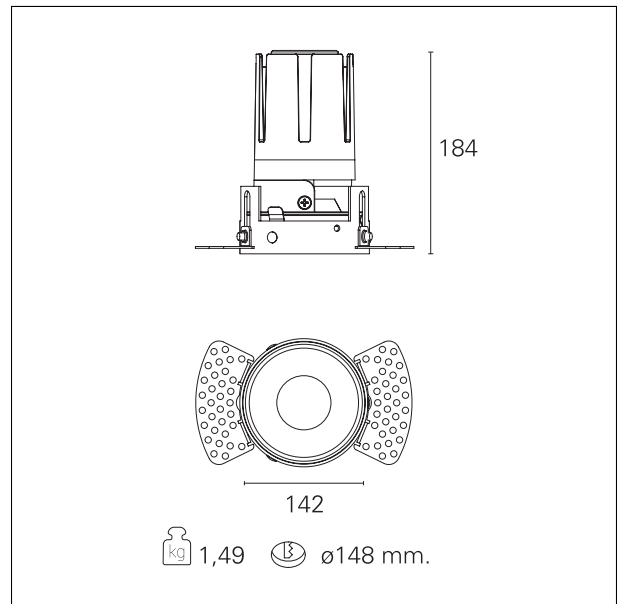

Nemo TL Fix

RTT21457 - Trimless + Gold Reflector - 42 W - 3800 lumen / 2700 K / CRI >90

DESCRIPTION

Nemo TL is the trimless series of the Nemo family designed for installations in plasterboard false ceilings with no visible edge. Models up to 24W are equipped with a pre-drilled fixed frame for direct fixing of the luminaire to the false ceiling; The 33W and 42W models are equipped with height-adjustable fixing frame. Four beam openings with 38 ° cut-off and versions up to UGR <17 allow to obtain the right balance between luminance control and light diffusion. The lighting modules are all equipped with latest generation LEDs with CRI > 90 and SDCM <3. The range of Nemo TL Adj and Nemo TL Fix has interchangeable secondary reflectors available in five different aesthetic finishes that allow the system to be characterized even after the first installation. The safety cable supplied prevents accidental drops and the "fast plug" connection system to the driver allows quick and safe installation. Nemo ADJ version for accent lighting with 350 ° adjustability on the horizontal plane and 30 ° on the vertical plane. Nemo Fix is perfect for vertical lighting for the control of direct glare and soft light at the edges of the beam.

Switch

On:Off

PRODUCTS CHARACTERISTICS

installation type
material
Color
Power
Lumen output - Full emission
Efficacy
Diameter
Dimensions
net weight

trimless recessed
Aluminum
Gold
42 W
3678 lm
87 lm/W
Ø 142 mm.
h 184 mm.
1,49 kg.

HOLE RECESS DIMENSIONS

hole recess diameter **Ø 148 mm.**

ENERGY CLASSIFICATION

The lamps cannot be changed in the luminaire.

LED SOURCE DETAILS

led source type **CoB Led**
 LED brand **Bridgelux**
 LED current **1050 mA**
 LED voltage **36 V**
 Service lifetime **L80 / B20 - 50.000 h.**
 Light temperature **2700 K**
 CRI **CRI >90**
 SDCM **< 3**

emission	rotationally symmetrical
luminous effect	spot
optic	15°
Beam angle - direct	15°
UGR	≤ 21
Cut Hood	38°

PHOTOMETRIC