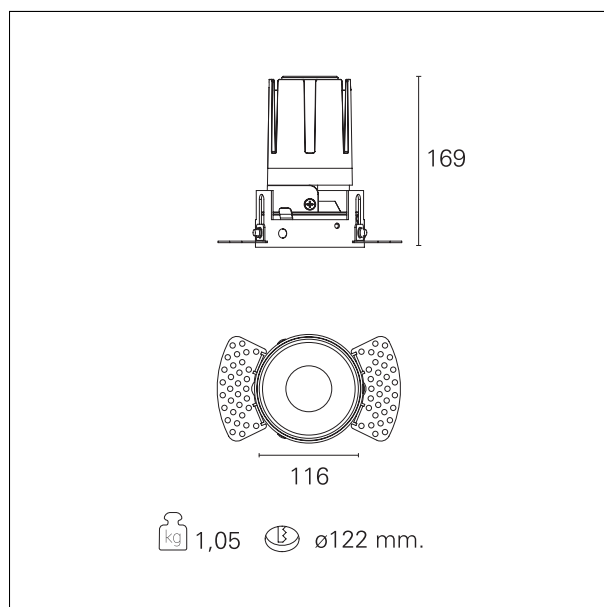

Nemo TL Fix

RTT21455CA - Trimless + Gold Reflector - 33 W - 3100 lumen / 2700 K / CRI >90

DESCRIPTION

Nemo TL is the trimless series of the Nemo family designed for installations in plasterboard false ceilings with no visible edge. Models up to 24W are equipped with a pre-drilled fixed frame for direct fixing of the luminaire to the false ceiling; The 33W and 42W models are equipped with height-adjustable fixing frame. Four beam openings with 38 ° cut-off and versions up to UGR <17 allow to obtain the right balance between luminance control and light diffusion. The lighting modules are all equipped with latest generation LEDs with CRI > 90 and SDCM <3. The range of Nemo TL Adj and Nemo TL Fix has interchangeable secondary reflectors available in five different aesthetic finishes that allow the system to be characterized even after the first installation. The safety cable supplied prevents accidental drops and the "fast plug" connection system to the driver allows quick and safe installation. Nemo ADJ version for accent lighting with 350 ° adjustability on the horizontal plane and 30 ° on the vertical plane. Nemo Fix is perfect for vertical lighting for the control of direct glare and soft light at the edges of the beam.

Switch

Casambi

PRODUCTS CHARACTERISTICS

installation type	trimless recessed
material	Aluminum
Color	Gold
Power	33 W
Lumen output - Full emission	2954 lm
Efficacy	90 lm/W
Diameter	Ø 116 mm.
Dimensions	h 169 mm.
net weight	1,05 kg.

optical compartment IP rate **IP40**
 recessed compartment IP rate **IP20**
 IK **IK02**

HOLE RECESS DIMENSIONS

hole recess diameter **Ø 122 mm.**

ENERGY CLASSIFICATION

The lamps cannot be changed in the luminaire.