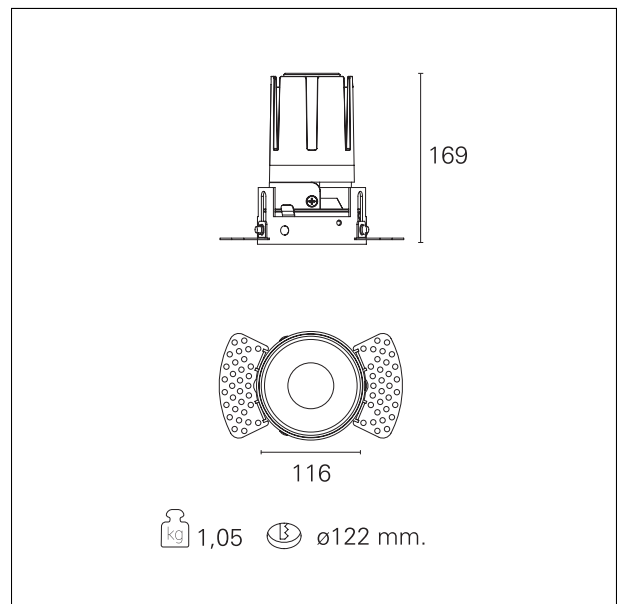

Nemo TL Fix

RTT21453 - Trimless + Gold Reflector - 33 W - 3100 lumen / 2700 K / CRI >90

DESCRIPTION

Nemo TL is the trimless series of the Nemo family designed for installations in plasterboard false ceilings with no visible edge. Models up to 24W are equipped with a pre-drilled fixed frame for direct fixing of the luminaire to the false ceiling; The 33W and 42W models are equipped with height-adjustable fixing frame. Four beam openings with 38 ° cut-off and versions up to UGR <17 allow to obtain the right balance between luminance control and light diffusion. The lighting modules are all equipped with latest generation LEDs with CRI > 90 and SDCM <3. The range of Nemo TL Adj and Nemo TL Fix has interchangeable secondary reflectors available in five different aesthetic finishes that allow the system to be characterized even after the first installation. The safety cable supplied prevents accidental drops and the "fast plug" connection system to the driver allows quick and safe installation. Nemo ADJ version for accent lighting with 350 ° adjustability on the horizontal plane and 30 ° on the vertical plane. Nemo Fix is perfect for vertical lighting for the control of direct glare and soft light at the edges of the beam.

Switch

On:Off

PRODUCTS CHARACTERISTICS

installation type	trimless recessed
material	Aluminum
Color	Gold
Power	33 W
Lumen output - Full emission	2938 lm
Efficacy	89 lm/W
Diameter	Ø 116 mm.
Dimensions	h 169 mm.
net weight	1,05 kg.

HOLE RECESS DIMENSIONS

hole recess diameter **Ø 122 mm.**

ENERGY CLASSIFICATION

The lamps cannot be changed in the luminaire.

LED SOURCE DETAILS

led source type **CoB Led**
LED brand **Bridgelux**
LED current **800 mA**
LED voltage **36 V**
Service lifetime **L80 / B20 - 50.000 h.**
Light temperature **2700 K**
CRI **CRI >90**
SDCM **< 3**

emission	rotationally symmetrical
luminous effect	spot
optic	15°
Beam angle - direct	15°
UGR	≤ 21
Cut Hood	38°

PHOTOMETRIC