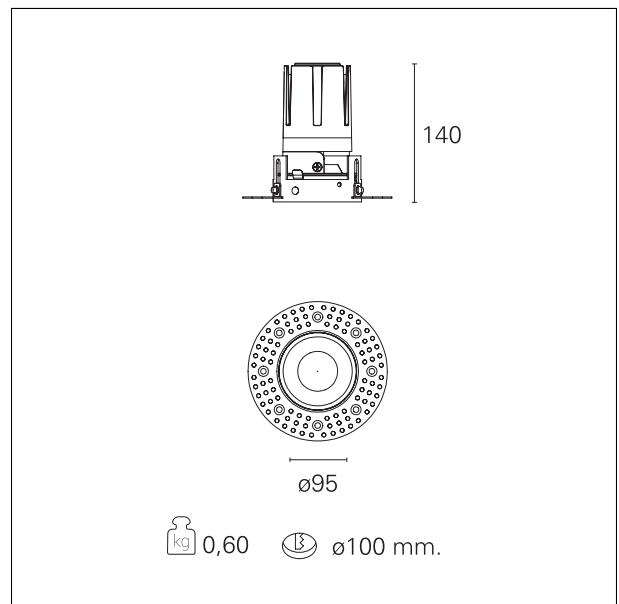

Nemo TL Fix

RTT21451CA - Trimless + Gold Reflector - 24 W - 2200 lumen / 2700 K / CRI >90

DESCRIPTION

Nemo TL is the trimless series of the Nemo family designed for installations in plasterboard false ceilings with no visible edge. Models up to 24W are equipped with a pre-drilled fixed frame for direct fixing of the luminaire to the false ceiling; The 33W and 42W models are equipped with height-adjustable fixing frame. Four beam openings with 38 ° cut-off and versions up to UGR <17 allow to obtain the right balance between luminance control and light diffusion. The lighting modules are all equipped with latest generation LEDs with CRI > 90 and SDCM <3. The range of Nemo TL Adj and Nemo TL Fix has interchangeable secondary reflectors available in five different aesthetic finishes that allow the system to be characterized even after the first installation. The safety cable supplied prevents accidental drops and the "fast plug" connection system to the driver allows quick and safe installation. Nemo ADJ version for accent lighting with 350 ° adjustability on the horizontal plane and 30 ° on the vertical plane. Nemo Fix is perfect for vertical lighting for the control of direct glare and soft light at the edges of the beam.

Switch

Casambi

PRODUCTS CHARACTERISTICS

installation type	trimless recessed
material	Aluminum
Color	Gold
Power	24 W
Lumen output - Full emission	2064 lm
Efficacy	86 lm/W
Diameter	Ø 95 mm.
Dimensions	h 140 mm.
net weight	0,60 kg.

optical compartment IP rate **IP40**
recessed compartment IP rate **IP20**
IK **IK02**

HOLE RECESS DIMENSIONS

hole recess diameter **Ø 100 mm.**

ENERGY CLASSIFICATION

The lamps cannot be changed in the luminaire.

emission	rotationally symmetrical
luminous effect	flood
optic	38°
Beam angle - direct	38°
UGR	≤ 17
Cut Hood	38°

PHOTOMETRIC