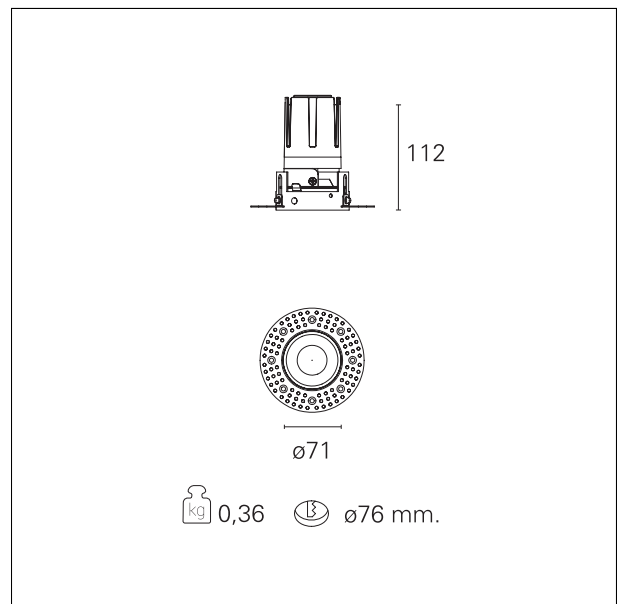

Nemo TL Fix

RTT21448 - Trimless + Gold Reflector - 15 W - 1450 lumen / 2700 K / CRI >90

DESCRIPTION

Nemo TL is the trimless series of the Nemo family designed for installations in plasterboard false ceilings with no visible edge. Models up to 24W are equipped with a pre-drilled fixed frame for direct fixing of the luminaire to the false ceiling; The 33W and 42W models are equipped with height-adjustable fixing frame. Four beam openings with 38 ° cut-off and versions up to UGR <17 allow to obtain the right balance between luminance control and light diffusion. The lighting modules are all equipped with latest generation LEDs with CRI > 90 and SDCM <3. The range of Nemo TL Adj and Nemo TL Fix has interchangeable secondary reflectors available in five different aesthetic finishes that allow the system to be characterized even after the first installation. The safety cable supplied prevents accidental drops and the "fast plug" connection system to the driver allows quick and safe installation. Nemo ADJ version for accent lighting with 350 ° adjustability on the horizontal plane and 30 ° on the vertical plane. Nemo Fix is perfect for vertical lighting for the control of direct glare and soft light at the edges of the beam.

Switch

On:Off

PRODUCTS CHARACTERISTICS

installation type	trimless recessed
material	Aluminum
Color	Gold
Power	15 W
Lumen output - Full emission	1383 lm
Efficacy	93 lm/W
Diameter	Ø 71 mm.
Dimensions	h 112 mm.
net weight	0,36 kg.

HOLE RECESS DIMENSIONS

hole recess diameter **Ø 76 mm.**

ENERGY CLASSIFICATION

The lamps cannot be changed in the luminaire.

LED SOURCE DETAILS

led source type **CoB Led**
 LED brand **Bridgelux**
 LED current **350 mA**
 LED voltage **36 V**
 Service lifetime **L80 / B20 - 50.000 h.**
 Light temperature **2700 K**
 CRI **CRI >90**
 SDCM **< 3**

emission	rotationally symmetrical
luminous effect	wide
optic	55°
Beam angle - direct	55°
UGR	≤ 19
Cut Hood	38°

PHOTOMETRIC