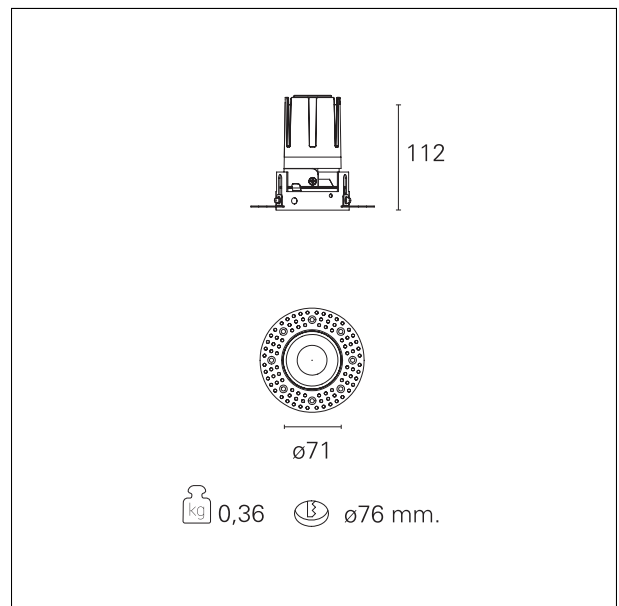

Nemo TL Fix

RTT21447 - Trimless + Gold Reflector - 15 W - 1450 lumen / 2700 K / CRI >90

DESCRIPTION

Nemo TL is the trimless series of the Nemo family designed for installations in plasterboard false ceilings with no visible edge. Models up to 24W are equipped with a pre-drilled fixed frame for direct fixing of the luminaire to the false ceiling; The 33W and 42W models are equipped with height-adjustable fixing frame. Four beam openings with 38 ° cut-off and versions up to UGR <17 allow to obtain the right balance between luminance control and light diffusion. The lighting modules are all equipped with latest generation LEDs with CRI > 90 and SDCM <3. The range of Nemo TL Adj and Nemo TL Fix has interchangeable secondary reflectors available in five different aesthetic finishes that allow the system to be characterized even after the first installation. The safety cable supplied prevents accidental drops and the "fast plug" connection system to the driver allows quick and safe installation. Nemo ADJ version for accent lighting with 350 ° adjustability on the horizontal plane and 30 ° on the vertical plane. Nemo Fix is perfect for vertical lighting for the control of direct glare and soft light at the edges of the beam.

Switch

On:Off

PRODUCTS CHARACTERISTICS

installation type	trimless recessed
material	Aluminum
Color	Gold
Power	15 W
Lumen output - Full emission	1371 lm
Efficacy	92 lm/W
Diameter	Ø 71 mm.
Dimensions	h 112 mm.
net weight	0,36 kg.

HOLE RECESS DIMENSIONS

hole recess diameter **Ø 76 mm.**

ENERGY CLASSIFICATION

The lamps cannot be changed in the luminaire.

LED SOURCE DETAILS

led source type **CoB Led**
LED brand **Bridgelux**
LED current **350 mA**
LED voltage **36 V**
Service lifetime **L80 / B20 - 50.000 h.**
Light temperature **2700 K**
CRI **CRI >90**
SDCM **< 3**