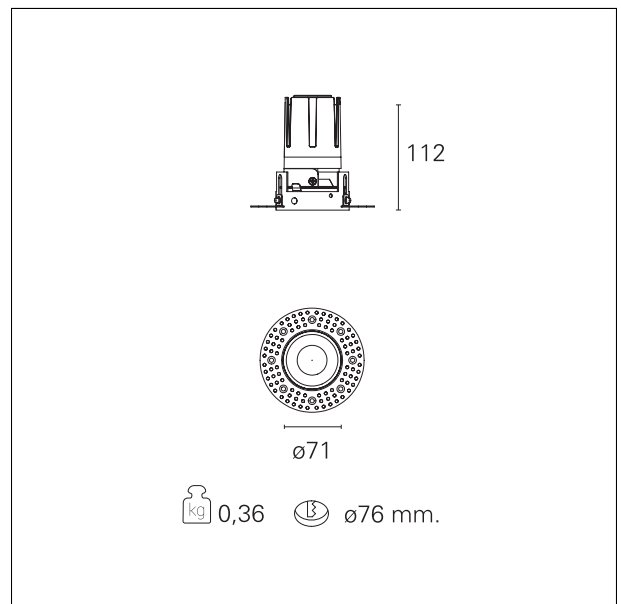

Nemo TL Fix

RTT21445 - Trimless + Gold Reflector - 15 W - 1450 lumen / 2700 K / CRI >90

DESCRIPTION

Nemo TL is the trimless series of the Nemo family designed for installations in plasterboard false ceilings with no visible edge. Models up to 24W are equipped with a pre-drilled fixed frame for direct fixing of the luminaire to the false ceiling; The 33W and 42W models are equipped with height-adjustable fixing frame. Four beam openings with 38 ° cut-off and versions up to UGR <17 allow to obtain the right balance between luminance control and light diffusion. The lighting modules are all equipped with latest generation LEDs with CRI > 90 and SDCM <3. The range of Nemo TL Adj and Nemo TL Fix has interchangeable secondary reflectors available in five different aesthetic finishes that allow the system to be characterized even after the first installation. The safety cable supplied prevents accidental drops and the "fast plug" connection system to the driver allows quick and safe installation. Nemo ADJ version for accent lighting with 350 ° adjustability on the horizontal plane and 30 ° on the vertical plane. Nemo Fix is perfect for vertical lighting for the control of direct glare and soft light at the edges of the beam.

Switch

On:Off

PRODUCTS CHARACTERISTICS

installation type	trimless recessed
material	Aluminum
Color	Gold
Power	15 W
Lumen output - Full emission	1359 lm
Efficacy	90 lm/W
Diameter	Ø 71 mm.
Dimensions	h 112 mm.
net weight	0,36 kg.

HOLE RECESS DIMENSIONS

hole recess diameter **Ø 76 mm.**

ENERGY CLASSIFICATION

The lamps cannot be changed in the luminaire.

LED SOURCE DETAILS

led source type **CoB Led**
 LED brand **Bridgelux**
 LED current **350 mA**
 LED voltage **36 V**
 Service lifetime **L80 / B20 - 50.000 h.**
 Light temperature **2700 K**
 CRI **CRI >90**
 SDCM **< 3**

emission	rotationally symmetrical
luminous effect	spot
optic	15°
Beam angle - direct	15°
UGR	≤ 17
Cut Hood	38°

PHOTOMETRIC