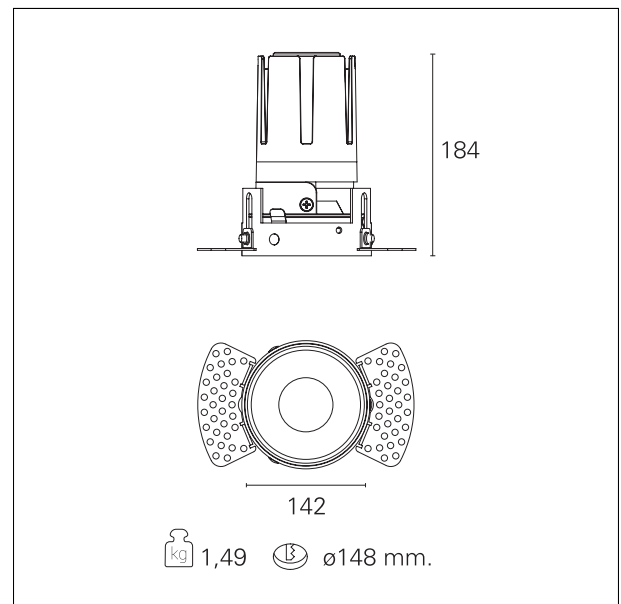

Nemo TL Fix

RTT21438 - Trimless + Gold Reflector - 42 W - 3800 lumen / 4000 K / CRI >90

DESCRIPTION

Nemo TL is the trimless series of the Nemo family designed for installations in plasterboard false ceilings with no visible edge. Models up to 24W are equipped with a pre-drilled fixed frame for direct fixing of the luminaire to the false ceiling; The 33W and 42W models are equipped with height-adjustable fixing frame. Four beam openings with 38 ° cut-off and versions up to UGR <17 allow to obtain the right balance between luminance control and light diffusion. The lighting modules are all equipped with latest generation LEDs with CRI > 90 and SDCM <3. The range of Nemo TL Adj and Nemo TL Fix has interchangeable secondary reflectors available in five different aesthetic finishes that allow the system to be characterized even after the first installation. The safety cable supplied prevents accidental drops and the "fast plug" connection system to the driver allows quick and safe installation. Nemo ADJ version for accent lighting with 350 ° adjustability on the horizontal plane and 30 ° on the vertical plane. Nemo Fix is perfect for vertical lighting for the control of direct glare and soft light at the edges of the beam.

Switch

On:Off

PRODUCTS CHARACTERISTICS

installation type
material
Color
Power
Lumen output - Full emission
Efficacy
Diameter
Dimensions
net weight

trimless recessed
Aluminum
Gold
42 W
3864 lm
92 lm/W
Ø 142 mm.
h 184 mm.
1,49 kg.

HOLE RECESS DIMENSIONS

hole recess diameter **Ø 148 mm.**

ENERGY CLASSIFICATION

The lamps cannot be changed in the luminaire.

LED SOURCE DETAILS

led source type **CoB Led**
 LED brand **Bridgelux**
 LED current **1050 mA**
 LED voltage **36 V**
 Service lifetime **L80 / B20 - 50.000 h.**
 Light temperature **4000 K**
 CRI **CRI >90**
 SDCM **< 3**

emission	rotationally symmetrical
luminous effect	flood
optic	38°
Beam angle - direct	38°
UGR	≤ 17
Cut Hood	38°

PHOTOMETRIC