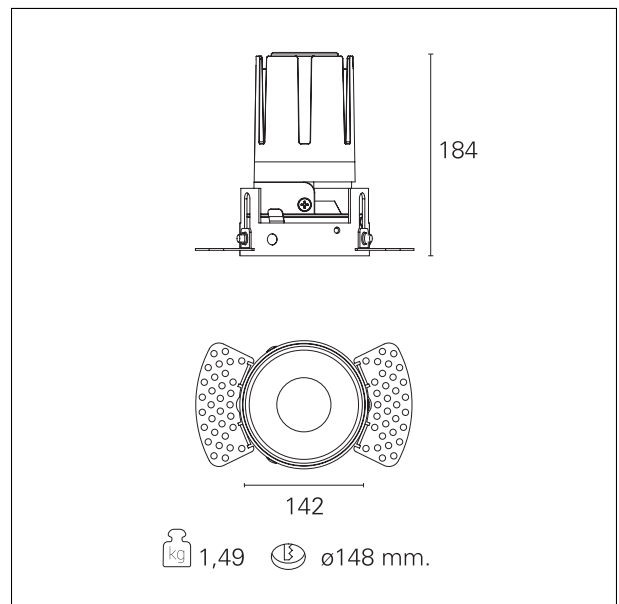

#### DESCRIPTION

Nemo TL is the trimless series of the Nemo family designed for installations in plasterboard false ceilings with no visible edge. Models up to 24W are equipped with a pre-drilled fixed frame for direct fixing of the luminaire to the false ceiling; The 33W and 42W models are equipped with height-adjustable fixing frame. Four beam openings with 38 ° cut-off and versions up to UGR <17 allow to obtain the right balance between luminance control and light diffusion. The lighting modules are all equipped with latest generation LEDs with CRI > 90 and SDCM <3. The range of Nemo TL Adj and Nemo TL Fix has interchangeable secondary reflectors available in five different aesthetic finishes that allow the system to be characterized even after the first installation. The safety cable supplied prevents accidental drops and the "fast plug" connection system to the driver allows quick and safe installation. Nemo ADJ version for accent lighting with 350 ° adjustability on the horizontal plane and 30 ° on the vertical plane. Nemo Fix is perfect for vertical lighting for the control of direct glare and soft light at the edges of the beam.

#### PRODUCTS CHARACTERISTICS

installation type	<b>trimless recessed</b>
material	<b>Aluminum</b>
Color	<b>Gold</b>
Power	<b>42 W</b>
Lumen output - Full emission	<b>3864 lm</b>
Efficacy	<b>92 lm/W</b>
Diameter	<b>Ø 142 mm.</b>
Dimensions	<b>h 184 mm.</b>
net weight	<b>1,49 kg.</b>

#### HOLE RECESS DIMENSIONS

hole recess diameter **Ø 148 mm.**