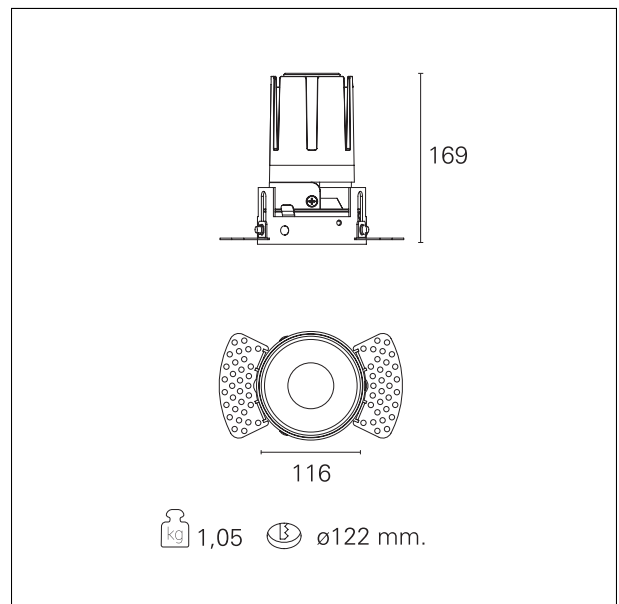

#### DESCRIPTION

Nemo TL is the trimless series of the Nemo family designed for installations in plasterboard false ceilings with no visible edge. Models up to 24W are equipped with a pre-drilled fixed frame for direct fixing of the luminaire to the false ceiling; The 33W and 42W models are equipped with height-adjustable fixing frame. Four beam openings with 38 ° cut-off and versions up to UGR <17 allow to obtain the right balance between luminance control and light diffusion. The lighting modules are all equipped with latest generation LEDs with CRI > 90 and SDCM <3. The range of Nemo TL Adj and Nemo TL Fix has interchangeable secondary reflectors available in five different aesthetic finishes that allow the system to be characterized even after the first installation. The safety cable supplied prevents accidental drops and the "fast plug" connection system to the driver allows quick and safe installation. Nemo ADJ version for accent lighting with 350 ° adjustability on the horizontal plane and 30 ° on the vertical plane. Nemo Fix is perfect for vertical lighting for the control of direct glare and soft light at the edges of the beam.

#### PRODUCTS CHARACTERISTICS

installation type	<b>trimless recessed</b>
material	<b>Aluminum</b>
Color	<b>Gold</b>
Power	<b>33 W</b>
Lumen output - Full emission	<b>3128 lm</b>
Efficacy	<b>95 lm/W</b>
Diameter	<b>Ø 116 mm.</b>
Dimensions	<b>h 169 mm.</b>
net weight	<b>1,05 kg.</b>

### HOLE RECESS DIMENSIONS

hole recess diameter **Ø 122 mm.**