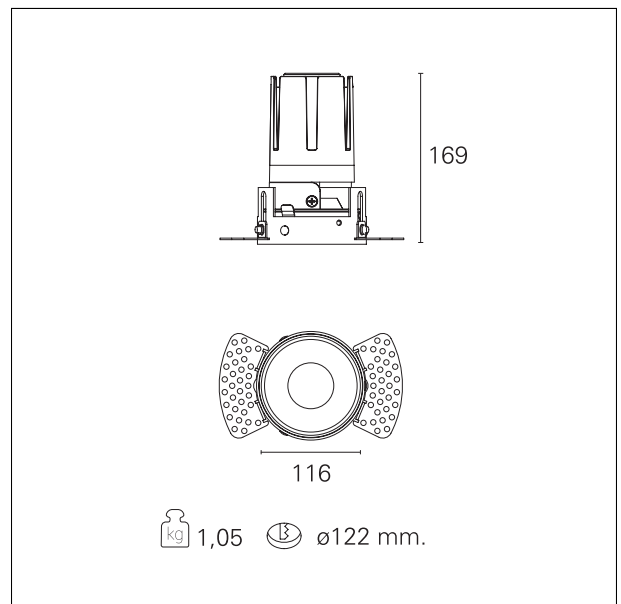

Nemo TL Fix

RTT21427 - Trimless + Gold Reflector - 33 W - 3100 lumen / 3000 K / CRI >90

DESCRIPTION

Nemo TL is the trimless series of the Nemo family designed for installations in plasterboard false ceilings with no visible edge. Models up to 24W are equipped with a pre-drilled fixed frame for direct fixing of the luminaire to the false ceiling; The 33W and 42W models are equipped with height-adjustable fixing frame. Four beam openings with 38 ° cut-off and versions up to UGR <17 allow to obtain the right balance between luminance control and light diffusion. The lighting modules are all equipped with latest generation LEDs with CRI > 90 and SDCM <3. The range of Nemo TL Adj and Nemo TL Fix has interchangeable secondary reflectors available in five different aesthetic finishes that allow the system to be characterized even after the first installation. The safety cable supplied prevents accidental drops and the "fast plug" connection system to the driver allows quick and safe installation. Nemo ADJ version for accent lighting with 350 ° adjustability on the horizontal plane and 30 ° on the vertical plane. Nemo Fix is perfect for vertical lighting for the control of direct glare and soft light at the edges of the beam.

Switch

On:Off

PRODUCTS CHARACTERISTICS

installation type
material
Color
Power
Lumen output - Full emission
Efficacy
Diameter
Dimensions
net weight

trimless recessed
Aluminum
Gold
33 W
3040 lm
92 lm/W
Ø 116 mm.
h 169 mm.
1,05 kg.

HOLE RECESS DIMENSIONS

hole recess diameter **Ø 122 mm.**

ENERGY CLASSIFICATION

The lamps cannot be changed in the luminaire.

LED SOURCE DETAILS

led source type **CoB Led**
LED brand **Bridgelux**
LED current **800 mA**
LED voltage **36 V**
Service lifetime **L80 / B20 - 50.000 h.**
Light temperature **3000 K**
CRI **CRI >90**
SDCM **< 3**

emission	rotationally symmetrical
luminous effect	flood
optic	24°
Beam angle - direct	24°
UGR	≤ 17
Cut Hood	38°

PHOTOMETRIC