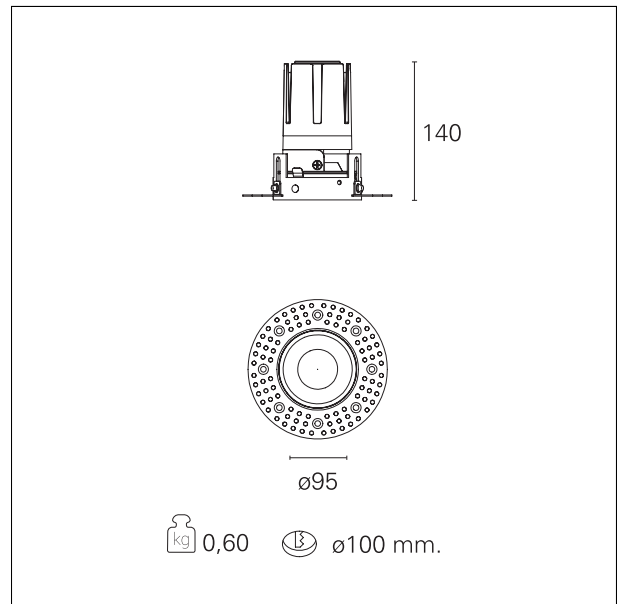

Nemo TL Fix

RTT21424 - Trimless + Gold Reflector - 24 W - 2200 lumen / 4000 K / CRI >90

DESCRIPTION

Nemo TL is the trimless series of the Nemo family designed for installations in plasterboard false ceilings with no visible edge. Models up to 24W are equipped with a pre-drilled fixed frame for direct fixing of the luminaire to the false ceiling; The 33W and 42W models are equipped with height-adjustable fixing frame. Four beam openings with 38 ° cut-off and versions up to UGR <17 allow to obtain the right balance between luminance control and light diffusion. The lighting modules are all equipped with latest generation LEDs with CRI > 90 and SDCM <3. The range of Nemo TL Adj and Nemo TL Fix has interchangeable secondary reflectors available in five different aesthetic finishes that allow the system to be characterized even after the first installation. The safety cable supplied prevents accidental drops and the "fast plug" connection system to the driver allows quick and safe installation. Nemo ADJ version for accent lighting with 350 ° adjustability on the horizontal plane and 30 ° on the vertical plane. Nemo Fix is perfect for vertical lighting for the control of direct glare and soft light at the edges of the beam.

Switch

On:Off

PRODUCTS CHARACTERISTICS

installation type
material
Color
Power
Lumen output - Full emission
Efficacy
Diameter
Dimensions
net weight

trimless recessed
Aluminum
Gold
24 W
2234 lm
93 lm/W
Ø 95 mm.
h 140 mm.
0,60 kg.

HOLE RECESS DIMENSIONS

hole recess diameter **Ø 100 mm.**

ENERGY CLASSIFICATION

The lamps cannot be changed in the luminaire.

LED SOURCE DETAILS

led source type **CoB Led**
LED brand **Bridgelux**
LED current **600 mA**
LED voltage **36 V**
Service lifetime **L80 / B20 - 50.000 h.**
Light temperature **4000 K**
CRI **CRI >90**
SDCM **< 3**