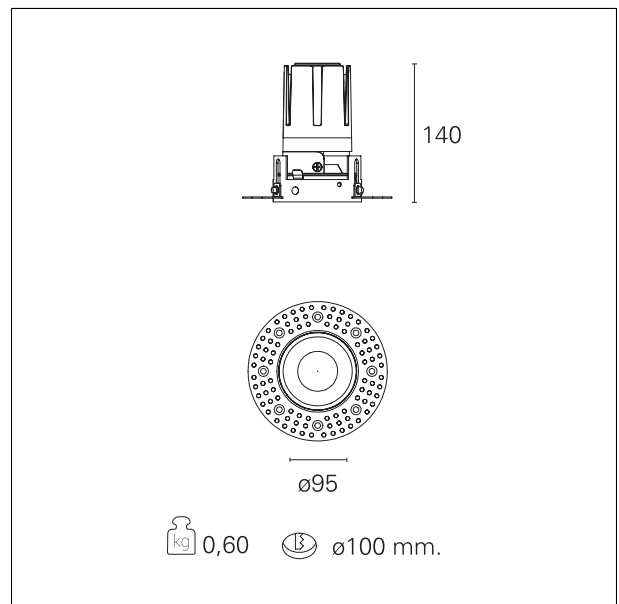

Nemo TL Fix

RTT21423 - Trimless + Gold Reflector - 24 W - 2200 lumen / 3000 K / CRI >90

DESCRIPTION

Nemo TL is the trimless series of the Nemo family designed for installations in plasterboard false ceilings with no visible edge. Models up to 24W are equipped with a pre-drilled fixed frame for direct fixing of the luminaire to the false ceiling; The 33W and 42W models are equipped with height-adjustable fixing frame. Four beam openings with 38 ° cut-off and versions up to UGR <17 allow to obtain the right balance between luminance control and light diffusion. The lighting modules are all equipped with latest generation LEDs with CRI > 90 and SDCM <3. The range of Nemo TL Adj and Nemo TL Fix has interchangeable secondary reflectors available in five different aesthetic finishes that allow the system to be characterized even after the first installation. The safety cable supplied prevents accidental drops and the "fast plug" connection system to the driver allows quick and safe installation. Nemo ADJ version for accent lighting with 350 ° adjustability on the horizontal plane and 30 ° on the vertical plane. Nemo Fix is perfect for vertical lighting for the control of direct glare and soft light at the edges of the beam.

Switch

On:Off

PRODUCTS CHARACTERISTICS

installation type
material
Color
Power
Lumen output - Full emission
Efficacy
Diameter
Dimensions
net weight

trimless recessed
Aluminum
Gold
24 W
2164 lm
90 lm/W
Ø 95 mm.
h 140 mm.
0,60 kg.

HOLE RECESS DIMENSIONS

hole recess diameter **Ø 100 mm.**

ENERGY CLASSIFICATION

The lamps cannot be changed in the luminaire.

LED SOURCE DETAILS

led source type **CoB Led**
 LED brand **Bridgelux**
 LED current **600 mA**
 LED voltage **36 V**
 Service lifetime **L80 / B20 - 50.000 h.**
 Light temperature **3000 K**
 CRI **CRI >90**
 SDCM **< 3**

emission	rotationally symmetrical
luminous effect	wide
optic	55°
Beam angle - direct	55°
UGR	≤ 19
Cut Hood	38°

PHOTOMETRIC