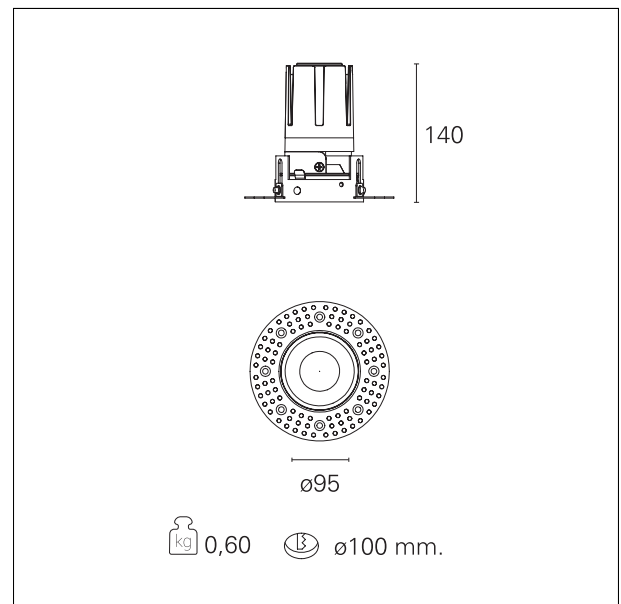

Nemo TL Fix

RTT21422 - Trimless + Gold Reflector - 24 W - 2200 lumen / 4000 K / CRI >90

DESCRIPTION

Nemo TL is the trimless series of the Nemo family designed for installations in plasterboard false ceilings with no visible edge. Models up to 24W are equipped with a pre-drilled fixed frame for direct fixing of the luminaire to the false ceiling; The 33W and 42W models are equipped with height-adjustable fixing frame. Four beam openings with 38 ° cut-off and versions up to UGR <17 allow to obtain the right balance between luminance control and light diffusion. The lighting modules are all equipped with latest generation LEDs with CRI > 90 and SDCM <3. The range of Nemo TL Adj and Nemo TL Fix has interchangeable secondary reflectors available in five different aesthetic finishes that allow the system to be characterized even after the first installation. The safety cable supplied prevents accidental drops and the "fast plug" connection system to the driver allows quick and safe installation. Nemo ADJ version for accent lighting with 350 ° adjustability on the horizontal plane and 30 ° on the vertical plane. Nemo Fix is perfect for vertical lighting for the control of direct glare and soft light at the edges of the beam.

Switch

On:Off

PRODUCTS CHARACTERISTICS

installation type
material
Color
Power
Lumen output - Full emission
Efficacy
Diameter
Dimensions
net weight

trimless recessed
Aluminum
Gold
24 W
2226 lm
93 lm/W
Ø 95 mm.
h 140 mm.
0,60 kg.

HOLE RECESS DIMENSIONS

hole recess diameter **Ø 100 mm.**

ENERGY CLASSIFICATION

The lamps cannot be changed in the luminaire.

LED SOURCE DETAILS

led source type **CoB Led**
LED brand **Bridgelux**
LED current **600 mA**
LED voltage **36 V**
Service lifetime **L80 / B20 - 50.000 h.**
Light temperature **4000 K**
CRI **CRI >90**
SDCM **< 3**