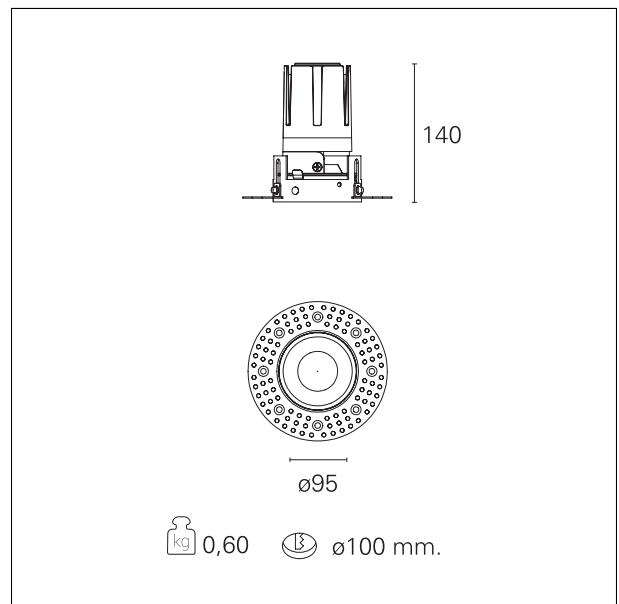

Nemo TL Fix

RTT21422CA - Trimless + Gold Reflector - 24 W - 2200 lumen / 4000 K / CRI >90

DESCRIPTION

Nemo TL is the trimless series of the Nemo family designed for installations in plasterboard false ceilings with no visible edge. Models up to 24W are equipped with a pre-drilled fixed frame for direct fixing of the luminaire to the false ceiling; The 33W and 42W models are equipped with height-adjustable fixing frame. Four beam openings with 38 ° cut-off and versions up to UGR <17 allow to obtain the right balance between luminance control and light diffusion. The lighting modules are all equipped with latest generation LEDs with CRI > 90 and SDCM <3. The range of Nemo TL Adj and Nemo TL Fix has interchangeable secondary reflectors available in five different aesthetic finishes that allow the system to be characterized even after the first installation. The safety cable supplied prevents accidental drops and the "fast plug" connection system to the driver allows quick and safe installation. Nemo ADJ version for accent lighting with 350 ° adjustability on the horizontal plane and 30 ° on the vertical plane. Nemo Fix is perfect for vertical lighting for the control of direct glare and soft light at the edges of the beam.

Switch

Casambi

PRODUCTS CHARACTERISTICS

installation type	trimless recessed
material	Aluminum
Color	Gold
Power	24 W
Lumen output - Full emission	2226 lm
Efficacy	93 lm/W
Diameter	Ø 95 mm.
Dimensions	h 140 mm.
net weight	0,60 kg.

optical compartment IP rate **IP40**
 recessed compartment IP rate **IP20**
 IK **IK02**

HOLE RECESS DIMENSIONS

hole recess diameter **Ø 100 mm.**

ENERGY CLASSIFICATION

The lamps cannot be changed in the luminaire.

emission	rotationally symmetrical
luminous effect	flood
optic	38°
Beam angle - direct	38°
UGR	≤ 17
Cut Hood	38°

PHOTOMETRIC