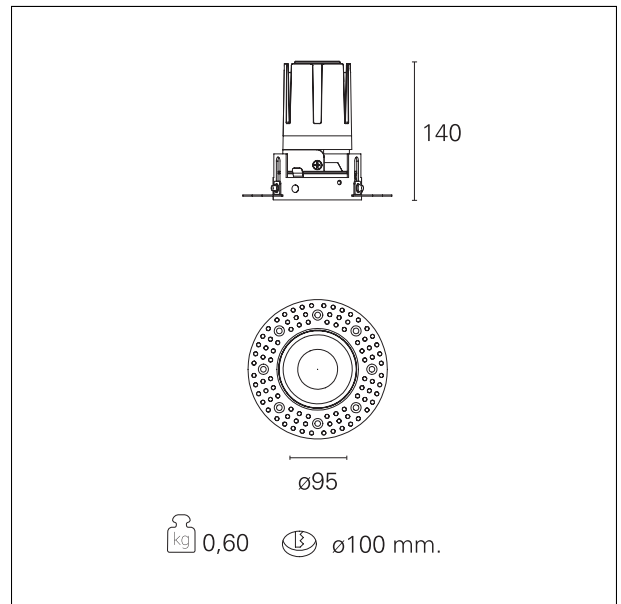

Nemo TL Fix

RTT21417 - Trimless + Gold Reflector - 24 W - 2200 lumen / 3000 K / CRI >90

DESCRIPTION

Nemo TL is the trimless series of the Nemo family designed for installations in plasterboard false ceilings with no visible edge. Models up to 24W are equipped with a pre-drilled fixed frame for direct fixing of the luminaire to the false ceiling; The 33W and 42W models are equipped with height-adjustable fixing frame. Four beam openings with 38 ° cut-off and versions up to UGR <17 allow to obtain the right balance between luminance control and light diffusion. The lighting modules are all equipped with latest generation LEDs with CRI > 90 and SDCM <3. The range of Nemo TL Adj and Nemo TL Fix has interchangeable secondary reflectors available in five different aesthetic finishes that allow the system to be characterized even after the first installation. The safety cable supplied prevents accidental drops and the "fast plug" connection system to the driver allows quick and safe installation. Nemo ADJ version for accent lighting with 350 ° adjustability on the horizontal plane and 30 ° on the vertical plane. Nemo Fix is perfect for vertical lighting for the control of direct glare and soft light at the edges of the beam.

Switch

On:Off

PRODUCTS CHARACTERISTICS

installation type
material
Color
Power
Lumen output - Full emission
Efficacy
Diameter
Dimensions
net weight

trimless recessed
Aluminum
Gold
24 W
2150 lm
90 lm/W
Ø 95 mm.
h 140 mm.
0,60 kg.

HOLE RECESS DIMENSIONS

hole recess diameter **Ø 100 mm.**

ENERGY CLASSIFICATION

The lamps cannot be changed in the luminaire.

LED SOURCE DETAILS

led source type **CoB Led**
LED brand **Bridgelux**
LED current **600 mA**
LED voltage **36 V**
Service lifetime **L80 / B20 - 50.000 h.**
Light temperature **3000 K**
CRI **CRI >90**
SDCM **< 3**

emission	rotationally symmetrical
luminous effect	spot
optic	15°
Beam angle - direct	15°
UGR	≤ 21
Cut Hood	38°

PHOTOMETRIC