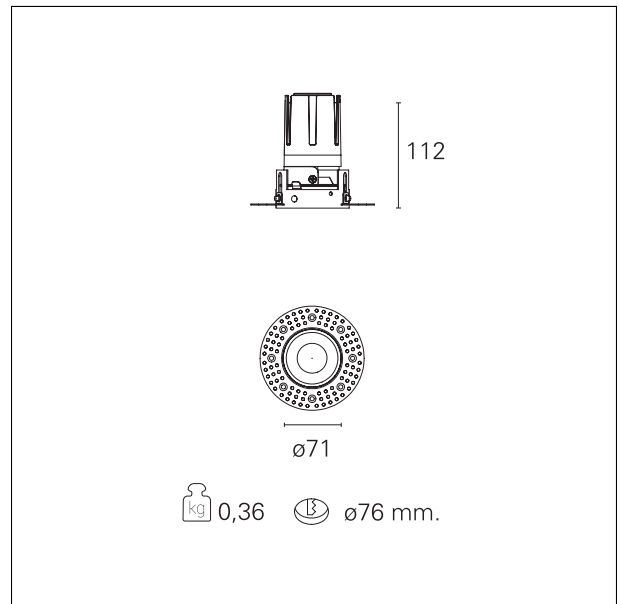

Nemo TL Fix

RTT21416 - Trimless + Gold Reflector - 15 W - 1450 lumen / 4000 K / CRI >90

DESCRIPTION

Nemo TL is the trimless series of the Nemo family designed for installations in plasterboard false ceilings with no visible edge. Models up to 24W are equipped with a pre-drilled fixed frame for direct fixing of the luminaire to the false ceiling; The 33W and 42W models are equipped with height-adjustable fixing frame. Four beam openings with 38 ° cut-off and versions up to UGR <17 allow to obtain the right balance between luminance control and light diffusion. The lighting modules are all equipped with latest generation LEDs with CRI > 90 and SDCM <3. The range of Nemo TL Adj and Nemo TL Fix has interchangeable secondary reflectors available in five different aesthetic finishes that allow the system to be characterized even after the first installation. The safety cable supplied prevents accidental drops and the "fast plug" connection system to the driver allows quick and safe installation. Nemo ADJ version for accent lighting with 350 ° adjustability on the horizontal plane and 30 ° on the vertical plane. Nemo Fix is perfect for vertical lighting for the control of direct glare and soft light at the edges of the beam.

Switch

On:Off

PRODUCTS CHARACTERISTICS

installation type	trimless recessed
material	Aluminum
Color	Gold
Power	15 W
Lumen output - Full emission	1502 lm
Efficacy	100 lm/W
Diameter	Ø 71 mm.
Dimensions	h 112 mm.
net weight	0,36 kg.

HOLE RECESS DIMENSIONS

hole recess diameter **Ø 76 mm.**

ENERGY CLASSIFICATION

The lamps cannot be changed in the luminaire.

LED SOURCE DETAILS

led source type **CoB Led**
LED brand **Bridgelux**
LED current **350 mA**
LED voltage **36 V**
Service lifetime **L80 / B20 - 50.000 h.**
Light temperature **4000 K**
CRI **CRI >90**
SDCM **< 3**

emission	rotationally symmetrical
luminous effect	wide
optic	55°
Beam angle - direct	55°
UGR	≤ 19
Cut Hood	38°

PHOTOMETRIC