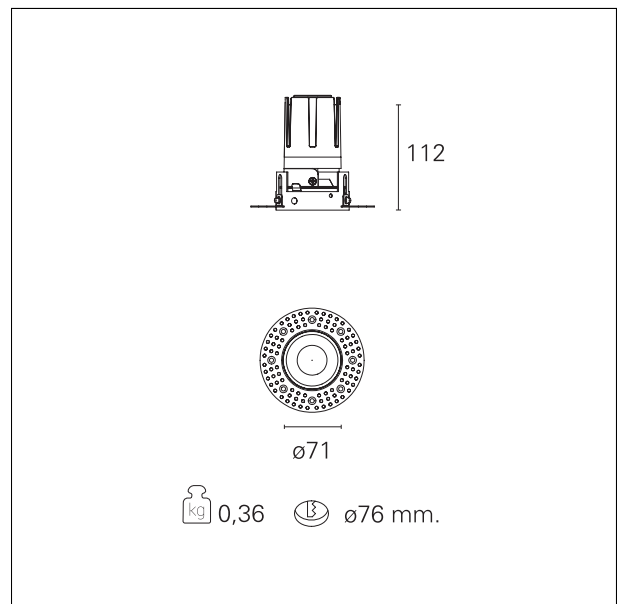

Nemo TL Fix

RTT21415 - Trimless + Gold Reflector - 15 W - 1450 lumen / 3000 K / CRI >90

DESCRIPTION

Nemo TL is the trimless series of the Nemo family designed for installations in plasterboard false ceilings with no visible edge. Models up to 24W are equipped with a pre-drilled fixed frame for direct fixing of the luminaire to the false ceiling; The 33W and 42W models are equipped with height-adjustable fixing frame. Four beam openings with 38 ° cut-off and versions up to UGR <17 allow to obtain the right balance between luminance control and light diffusion. The lighting modules are all equipped with latest generation LEDs with CRI > 90 and SDCM <3. The range of Nemo TL Adj and Nemo TL Fix has interchangeable secondary reflectors available in five different aesthetic finishes that allow the system to be characterized even after the first installation. The safety cable supplied prevents accidental drops and the "fast plug" connection system to the driver allows quick and safe installation. Nemo ADJ version for accent lighting with 350 ° adjustability on the horizontal plane and 30 ° on the vertical plane. Nemo Fix is perfect for vertical lighting for the control of direct glare and soft light at the edges of the beam.

Switch

On:Off

PRODUCTS CHARACTERISTICS

installation type	trimless recessed
material	Aluminum
Color	Gold
Power	15 W
Lumen output - Full emission	1432 lm
Efficacy	95 lm/W
Diameter	Ø 71 mm.
Dimensions	h 112 mm.
net weight	0,36 kg.

HOLE RECESS DIMENSIONS

hole recess diameter **Ø 76 mm.**

ENERGY CLASSIFICATION

This luminaire contains built-in LED lamps.

The lamps cannot be changed in the luminaire.

LED SOURCE DETAILS

led source type **CoB Led**
LED brand **Bridgelux**
LED current **350 mA**
LED voltage **36 V**
Service lifetime **L80 / B20 - 50.000 h.**
Light temperature **3000 K**
CRI **CRI >90**
SDCM **< 3**

emission	rotationally symmetrical
luminous effect	wide
optic	55°
Beam angle - direct	55°
UGR	≤ 19
Cut Hood	38°

PHOTOMETRIC