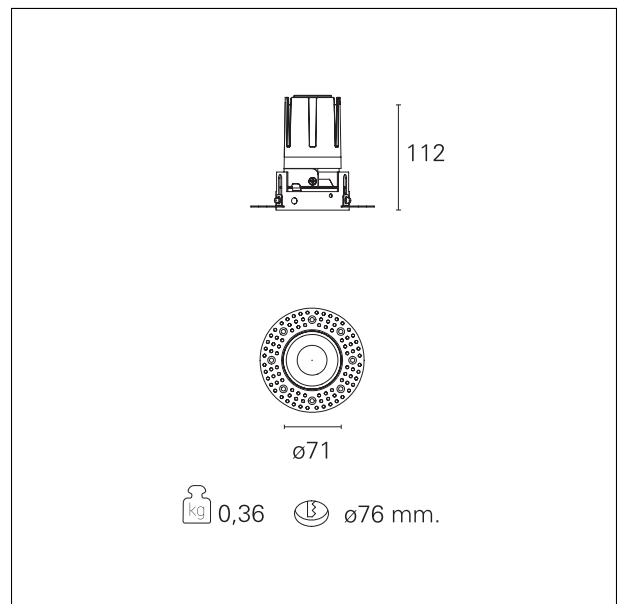

Nemo TL Fix

RTT21415CA - Trimless + Gold Reflector - 15 W - 1450 lumen / 3000 K / CRI >90

DESCRIPTION

Nemo TL is the trimless series of the Nemo family designed for installations in plasterboard false ceilings with no visible edge. Models up to 24W are equipped with a pre-drilled fixed frame for direct fixing of the luminaire to the false ceiling; The 33W and 42W models are equipped with height-adjustable fixing frame. Four beam openings with 38 ° cut-off and versions up to UGR <17 allow to obtain the right balance between luminance control and light diffusion. The lighting modules are all equipped with latest generation LEDs with CRI > 90 and SDCM <3. The range of Nemo TL Adj and Nemo TL Fix has interchangeable secondary reflectors available in five different aesthetic finishes that allow the system to be characterized even after the first installation. The safety cable supplied prevents accidental drops and the "fast plug" connection system to the driver allows quick and safe installation. Nemo ADJ version for accent lighting with 350 ° adjustability on the horizontal plane and 30 ° on the vertical plane. Nemo Fix is perfect for vertical lighting for the control of direct glare and soft light at the edges of the beam.

Switch

Casambi

PRODUCTS CHARACTERISTICS

installation type	trimless recessed
material	Aluminum
Color	Gold
Power	15 W
Lumen output - Full emission	1432 lm
Efficacy	95 lm/W
Diameter	Ø 71 mm.
Dimensions	h 112 mm.
net weight	0,36 kg.

optical compartment IP rate **IP40**
recessed compartment IP rate **IP20**
IK **IK02**

HOLE RECESS DIMENSIONS

hole recess diameter **Ø 76 mm.**

ENERGY CLASSIFICATION

This luminaire contains built-in LED lamps.

emission	rotationally symmetrical
luminous effect	wide
optic	55°
Beam angle - direct	55°
UGR	≤ 19
Cut Hood	38°

PHOTOMETRIC