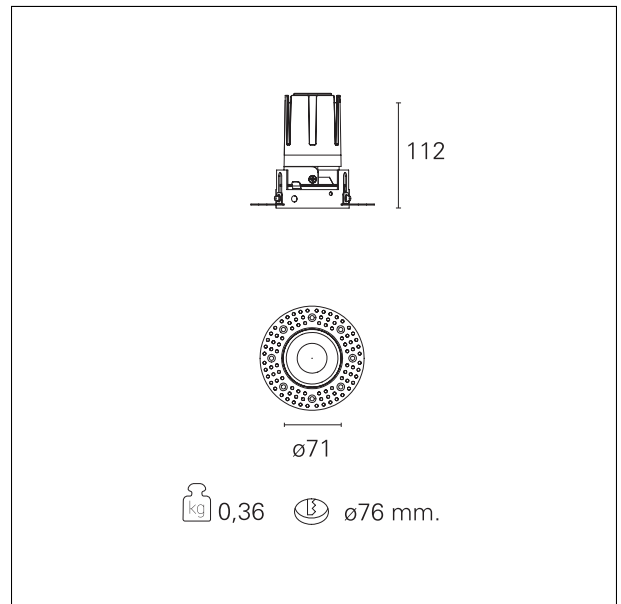

Nemo TL Fix

RTT21413 - Trimless + Gold Reflector - 15 W - 1450 lumen / 3000 K / CRI >90

DESCRIPTION

Nemo TL is the trimless series of the Nemo family designed for installations in plasterboard false ceilings with no visible edge. Models up to 24W are equipped with a pre-drilled fixed frame for direct fixing of the luminaire to the false ceiling; The 33W and 42W models are equipped with height-adjustable fixing frame. Four beam openings with 38 ° cut-off and versions up to UGR <17 allow to obtain the right balance between luminance control and light diffusion. The lighting modules are all equipped with latest generation LEDs with CRI > 90 and SDCM <3. The range of Nemo TL Adj and Nemo TL Fix has interchangeable secondary reflectors available in five different aesthetic finishes that allow the system to be characterized even after the first installation. The safety cable supplied prevents accidental drops and the "fast plug" connection system to the driver allows quick and safe installation. Nemo ADJ version for accent lighting with 350 ° adjustability on the horizontal plane and 30 ° on the vertical plane. Nemo Fix is perfect for vertical lighting for the control of direct glare and soft light at the edges of the beam.

Switch

On:Off

PRODUCTS CHARACTERISTICS

installation type
material
Color
Power
Lumen output - Full emission
Efficacy
Diameter
Dimensions
net weight

trimless recessed
Aluminum
Gold
15 W
1420 lm
95 lm/W
Ø 71 mm.
h 112 mm.
0,36 kg.

HOLE RECESS DIMENSIONS

hole recess diameter **Ø 76 mm.**

ENERGY CLASSIFICATION

The lamps cannot be changed in the luminaire.

LED SOURCE DETAILS

led source type **CoB Led**
LED brand **Bridgelux**
LED current **350 mA**
LED voltage **36 V**
Service lifetime **L80 / B20 - 50.000 h.**
Light temperature **3000 K**
CRI **CRI >90**
SDCM **< 3**

emission	rotationally symmetrical
luminous effect	flood
optic	38°
Beam angle - direct	38°
UGR	≤ 17
Cut Hood	38°

PHOTOMETRIC