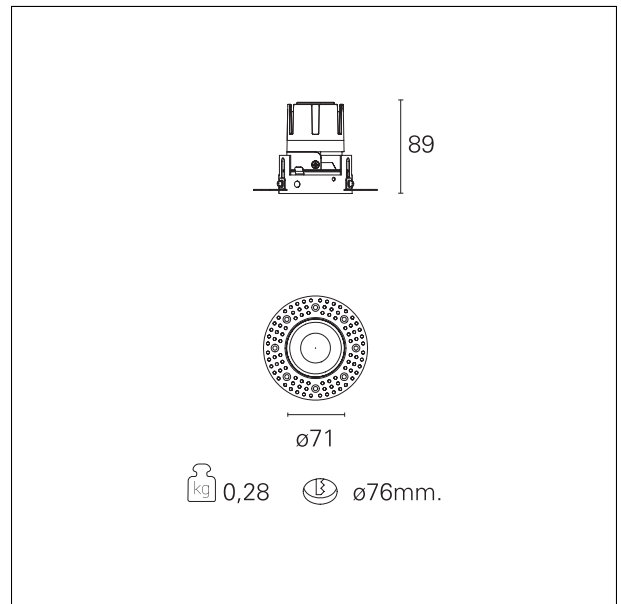

Nemo TL Fix

RTT21408DA - Trimless + Gold Reflector - 10 W - 920 lumen / 4000 K / CRI >90

DESCRIPTION

Nemo TL is the trimless series of the Nemo family designed for installations in plasterboard false ceilings with no visible edge. Models up to 24W are equipped with a pre-drilled fixed frame for direct fixing of the luminaire to the false ceiling; The 33W and 42W models are equipped with height-adjustable fixing frame. Four beam openings with 38 ° cut-off and versions up to UGR <17 allow to obtain the right balance between luminance control and light diffusion. The lighting modules are all equipped with latest generation LEDs with CRI > 90 and SDCM <3. The range of Nemo TL Adj and Nemo TL Fix has interchangeable secondary reflectors available in five different aesthetic finishes that allow the system to be characterized even after the first installation. The safety cable supplied prevents accidental drops and the "fast plug" connection system to the driver allows quick and safe installation. Nemo ADJ version for accent lighting with 350 ° adjustability on the horizontal plane and 30 ° on the vertical plane. Nemo Fix is perfect for vertical lighting for the control of direct glare and soft light at the edges of the beam.

Switch

DALI

PRODUCTS CHARACTERISTICS

installation type	trimless recessed
material	Aluminum
Color	Gold
Power	10 W
Lumen output - Full emission	974 lm
Efficacy	97 lm/W
Diameter	Ø 71 mm.
Dimensions	h 89 mm.
net weight	0,28 kg.

HOLE RECESS DIMENSIONS

hole recess diameter **Ø 76 mm.**

ENERGY CLASSIFICATION

The lamps cannot be changed in the luminaire.

LED SOURCE DETAILS

led source type **CoB Led**
LED brand **Bridgelux**
LED current **250 mA**
LED voltage **36 V**
Service lifetime **L80 / B20 - 50.000 h.**
Light temperature **4000 K**
CRI **CRI >90**
SDCM **< 3**

emission	rotationally symmetrical
luminous effect	wide
optic	55°
Beam angle - direct	55°
UGR	≤ 19
Cut Hood	38°

PHOTOMETRIC