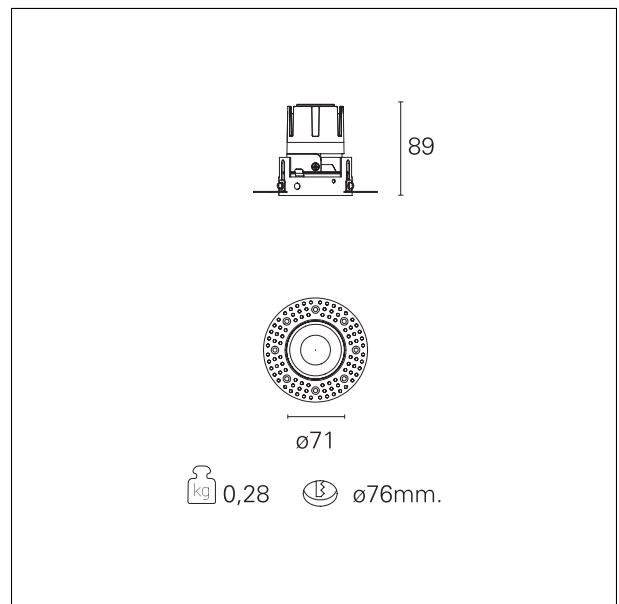

Nemo TL Fix

RTT21406CA - Trimless + Gold Reflector - 10 W - 920 lumen / 4000 K / CRI >90

DESCRIPTION

Nemo TL is the trimless series of the Nemo family designed for installations in plasterboard false ceilings with no visible edge. Models up to 24W are equipped with a pre-drilled fixed frame for direct fixing of the luminaire to the false ceiling; The 33W and 42W models are equipped with height-adjustable fixing frame. Four beam openings with 38 ° cut-off and versions up to UGR <17 allow to obtain the right balance between luminance control and light diffusion. The lighting modules are all equipped with latest generation LEDs with CRI > 90 and SDCM <3. The range of Nemo TL Adj and Nemo TL Fix has interchangeable secondary reflectors available in five different aesthetic finishes that allow the system to be characterized even after the first installation. The safety cable supplied prevents accidental drops and the "fast plug" connection system to the driver allows quick and safe installation. Nemo ADJ version for accent lighting with 350 ° adjustability on the horizontal plane and 30 ° on the vertical plane. Nemo Fix is perfect for vertical lighting for the control of direct glare and soft light at the edges of the beam.

Switch

Casambi

PRODUCTS CHARACTERISTICS

installation type	trimless recessed
material	Aluminum
Color	Gold
Power	10 W
Lumen output - Full emission	968 lm
Efficacy	97 lm/W
Diameter	Ø 71 mm.
Dimensions	h 89 mm.
net weight	0,28 kg.

optical compartment IP rate **IP40**
recessed compartment IP rate **IP20**
IK **IK02**

HOLE RECESS DIMENSIONS

hole recess diameter **Ø 76 mm.**

ENERGY CLASSIFICATION

The lamps cannot be changed in the luminaire.

emission	rotationally symmetrical
luminous effect	flood
optic	38°
Beam angle - direct	38°
UGR	≤ 19
Cut Hood	38°

PHOTOMETRIC