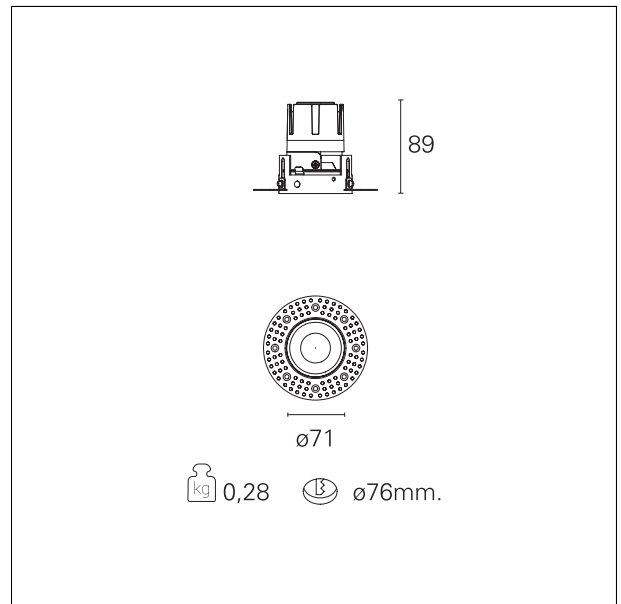

Nemo TL Fix

RTT21404CA - Trimless + Gold Reflector - 10 W - 920 lumen / 4000 K / CRI >90

DESCRIPTION

Nemo TL is the trimless series of the Nemo family designed for installations in plasterboard false ceilings with no visible edge. Models up to 24W are equipped with a pre-drilled fixed frame for direct fixing of the luminaire to the false ceiling; The 33W and 42W models are equipped with height-adjustable fixing frame. Four beam openings with 38 ° cut-off and versions up to UGR <17 allow to obtain the right balance between luminance control and light diffusion. The lighting modules are all equipped with latest generation LEDs with CRI > 90 and SDCM <3. The range of Nemo TL Adj and Nemo TL Fix has interchangeable secondary reflectors available in five different aesthetic finishes that allow the system to be characterized even after the first installation. The safety cable supplied prevents accidental drops and the "fast plug" connection system to the driver allows quick and safe installation. Nemo ADJ version for accent lighting with 350 ° adjustability on the horizontal plane and 30 ° on the vertical plane. Nemo Fix is perfect for vertical lighting for the control of direct glare and soft light at the edges of the beam.

Switch

Casambi

PRODUCTS CHARACTERISTICS

installation type	trimless recessed
material	Aluminum
Color	Gold
Power	10 W
Lumen output - Full emission	958 lm
Efficacy	96 lm/W
Diameter	Ø 71 mm.
Dimensions	h 89 mm.
net weight	0,28 kg.

optical compartment IP rate **IP40**
 recessed compartment IP rate **IP20**
 IK **IK02**

HOLE RECESS DIMENSIONS

hole recess diameter **Ø 76 mm.**

ENERGY CLASSIFICATION

The lamps cannot be changed in the luminaire.

emission	rotationally symmetrical
luminous effect	flood
optic	24°
Beam angle - direct	24°
UGR	≤ 19
Cut Hood	38°

PHOTOMETRIC