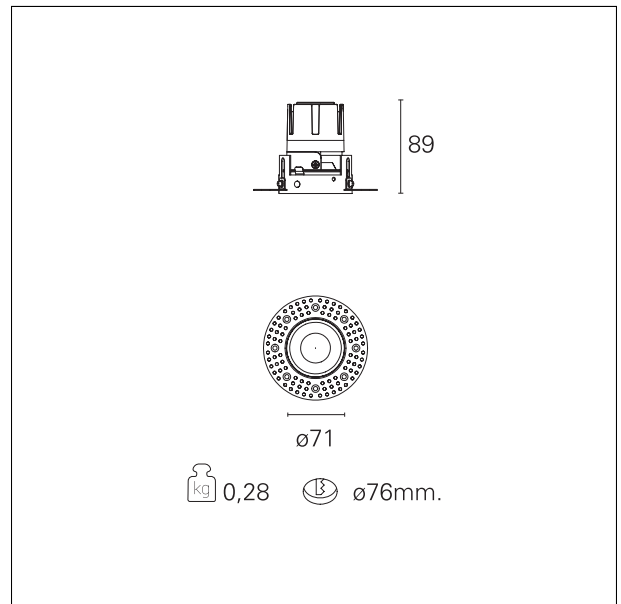

Nemo TL Fix

RTT21306 - Trimless + Titanium Reflector - 10 W - 920 lumen / 4000 K / CRI >90

DESCRIPTION

Nemo TL is the trimless series of the Nemo family designed for installations in plasterboard false ceilings with no visible edge. Models up to 24W are equipped with a pre-drilled fixed frame for direct fixing of the luminaire to the false ceiling; The 33W and 42W models are equipped with height-adjustable fixing frame. Four beam openings with 38 ° cut-off and versions up to UGR <17 allow to obtain the right balance between luminance control and light diffusion. The lighting modules are all equipped with latest generation LEDs with CRI > 90 and SDCM <3. The range of Nemo TL Adj and Nemo TL Fix has interchangeable secondary reflectors available in five different aesthetic finishes that allow the system to be characterized even after the first installation. The safety cable supplied prevents accidental drops and the "fast plug" connection system to the driver allows quick and safe installation. Nemo ADJ version for accent lighting with 350 ° adjustability on the horizontal plane and 30 ° on the vertical plane. Nemo Fix is perfect for vertical lighting for the control of direct glare and soft light at the edges of the beam.

Switch

On:Off

PRODUCTS CHARACTERISTICS

installation type
material
Color
Power
Lumen output - Full emission
Efficacy
Diameter
Dimensions
net weight

trimless recessed
Aluminum
Titanium
10 W
968 lm
97 lm/W
Ø 71 mm.
h 89 mm.
0,28 kg.

optical compartment IP rate **IP40**
 recessed compartment IP rate **IP20**
 IK **IK02**

HOLE RECESS DIMENSIONS

hole recess diameter **Ø 76 mm.**

ENERGY CLASSIFICATION

The lamps cannot be changed in the luminaire.

emission	rotationally symmetrical
luminous effect	flood
optic	38°
Beam angle - direct	38°
UGR	≤ 19
Cut Hood	38°

PHOTOMETRIC