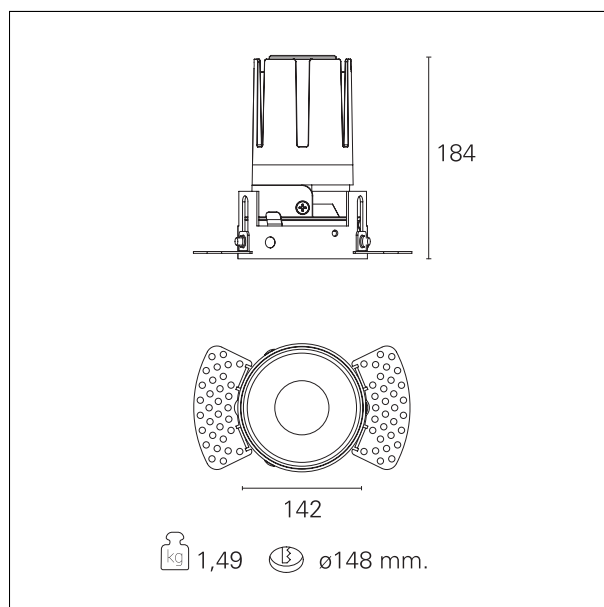

Nemo TL Fix

RTT21258DM - Trimless + Mirror Reflector - 42 W - 3800 lumen / 2700 K / CRI >90

DESCRIPTION

Nemo TL is the trimless series of the Nemo family designed for installations in plasterboard false ceilings with no visible edge. Models up to 24W are equipped with a pre-drilled fixed frame for direct fixing of the luminaire to the false ceiling; The 33W and 42W models are equipped with height-adjustable fixing frame. Four beam openings with 38 ° cut-off and versions up to UGR <17 allow to obtain the right balance between luminance control and light diffusion. The lighting modules are all equipped with latest generation LEDs with CRI > 90 and SDCM <3. The range of Nemo TL Adj and Nemo TL Fix has interchangeable secondary reflectors available in five different aesthetic finishes that allow the system to be characterized even after the first installation. The safety cable supplied prevents accidental drops and the "fast plug" connection system to the driver allows quick and safe installation. Nemo ADJ version for accent lighting with 350 ° adjustability on the horizontal plane and 30 ° on the vertical plane. Nemo Fix is perfect for vertical lighting for the control of direct glare and soft light at the edges of the beam.

Switch 1...10V / Push

PRODUCTS CHARACTERISTICS

installation type	trimless recessed
material	Aluminum
Color	Mirror
Power	42 W
Lumen output - Full emission	3684 lm
Efficacy	87 lm/W
Diameter	Ø 142 mm.
Dimensions	h 184 mm.
net weight	1,49 kg.

ELECTRICAL CHARACTERISTICS

feeding	220÷240 V
driver	1...10V / Push

Nemo TL Fix

RTT21258DM - Trimless + Mirror Reflector - 42 W - 3800 lumen / 2700 K / CRI >90

Insulation class **Class II**

MECHANICAL CHARACTERISTICS

optical compartment IP rate **IP40**
recessed compartment IP rate **IP20**
IK **IK02**

HOLE RECESS DIMENSIONS

hole recess diameter **Ø 148 mm.**

ENERGY CLASSIFICATION

The lamps cannot be changed in the luminaire.