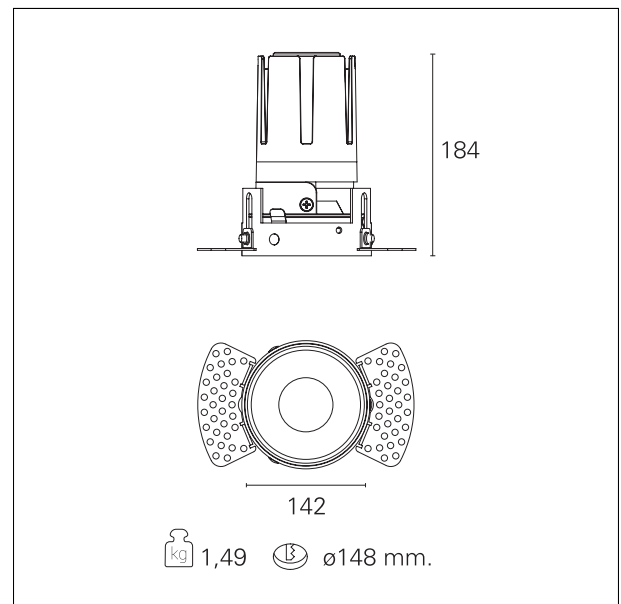

Nemo TL Fix

RTT21257 - Trimless + Mirror Reflector - 42 W - 3800 lumen / 2700 K / CRI >90

DESCRIPTION

Nemo TL is the trimless series of the Nemo family designed for installations in plasterboard false ceilings with no visible edge. Models up to 24W are equipped with a pre-drilled fixed frame for direct fixing of the luminaire to the false ceiling; The 33W and 42W models are equipped with height-adjustable fixing frame. Four beam openings with 38 ° cut-off and versions up to UGR <17 allow to obtain the right balance between luminance control and light diffusion. The lighting modules are all equipped with latest generation LEDs with CRI > 90 and SDCM <3. The range of Nemo TL Adj and Nemo TL Fix has interchangeable secondary reflectors available in five different aesthetic finishes that allow the system to be characterized even after the first installation. The safety cable supplied prevents accidental drops and the "fast plug" connection system to the driver allows quick and safe installation. Nemo ADJ version for accent lighting with 350 ° adjustability on the horizontal plane and 30 ° on the vertical plane. Nemo Fix is perfect for vertical lighting for the control of direct glare and soft light at the edges of the beam.

Switch

On:Off

PRODUCTS CHARACTERISTICS

installation type
material
Color
Power
Lumen output - Full emission
Efficacy
Diameter
Dimensions
net weight

trimless recessed
Aluminum
Mirror
42 W
3678 lm
87 lm/W
Ø 142 mm.
h 184 mm.
1,49 kg.

HOLE RECESS DIMENSIONS

hole recess diameter **Ø 148 mm.**

ENERGY CLASSIFICATION

The lamps cannot be changed in the luminaire.

LED SOURCE DETAILS

led source type **CoB Led**
 LED brand **Bridgelux**
 LED current **1050 mA**
 LED voltage **36 V**
 Service lifetime **L80 / B20 - 50.000 h.**
 Light temperature **2700 K**
 CRI **CRI >90**
 SDCM **< 3**