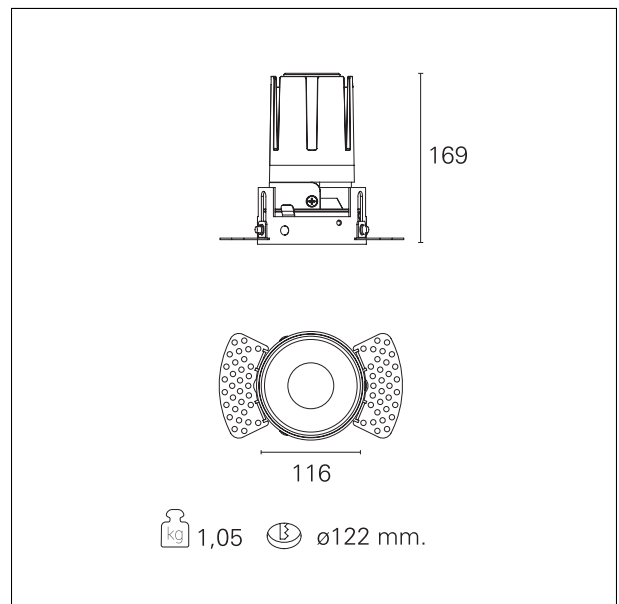

Nemo TL Fix

RTT21254CA - Trimless + Mirror Reflector - 33 W - 3100 lumen / 2700 K / CRI >90

DESCRIPTION

Nemo TL is the trimless series of the Nemo family designed for installations in plasterboard false ceilings with no visible edge. Models up to 24W are equipped with a pre-drilled fixed frame for direct fixing of the luminaire to the false ceiling; The 33W and 42W models are equipped with height-adjustable fixing frame. Four beam openings with 38 ° cut-off and versions up to UGR <17 allow to obtain the right balance between luminance control and light diffusion. The lighting modules are all equipped with latest generation LEDs with CRI > 90 and SDCM <3. The range of Nemo TL Adj and Nemo TL Fix has interchangeable secondary reflectors available in five different aesthetic finishes that allow the system to be characterized even after the first installation. The safety cable supplied prevents accidental drops and the "fast plug" connection system to the driver allows quick and safe installation. Nemo ADJ version for accent lighting with 350 ° adjustability on the horizontal plane and 30 ° on the vertical plane. Nemo Fix is perfect for vertical lighting for the control of direct glare and soft light at the edges of the beam.

Switch

Casambi

PRODUCTS CHARACTERISTICS

installation type	trimless recessed
material	Aluminum
Color	Mirror
Power	33 W
Lumen output - Full emission	2946 lm
Efficacy	89 lm/W
Diameter	Ø 116 mm.
Dimensions	h 169 mm.
net weight	1,05 kg.

optical compartment IP rate **IP40**
 recessed compartment IP rate **IP20**
 IK **IK02**

HOLE RECESS DIMENSIONS

hole recess diameter **Ø 122 mm.**

ENERGY CLASSIFICATION

The lamps cannot be changed in the luminaire.

emission	rotationally symmetrical
luminous effect	flood
optic	24°
Beam angle - direct	24°
UGR	≤ 17
Cut Hood	38°

PHOTOMETRIC