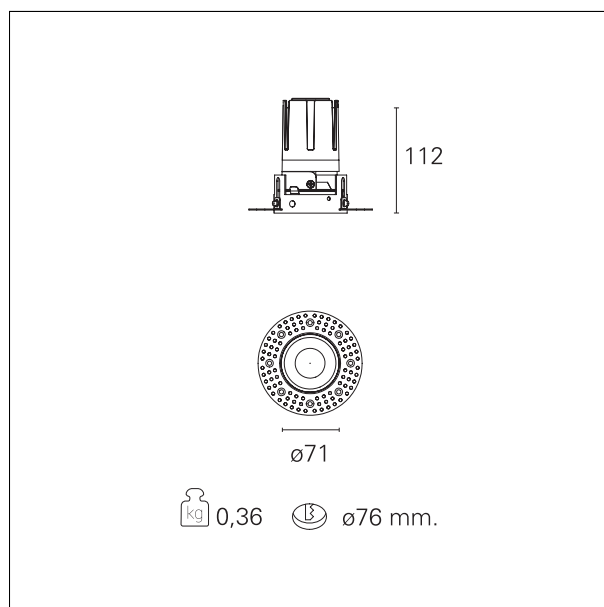

Nemo TL Fix

RTT21247 - Trimless + Mirror Reflector - 15 W - 1450 lumen / 2700 K / CRI >90

DESCRIPTION

Nemo TL is the trimless series of the Nemo family designed for installations in plasterboard false ceilings with no visible edge. Models up to 24W are equipped with a pre-drilled fixed frame for direct fixing of the luminaire to the false ceiling; The 33W and 42W models are equipped with height-adjustable fixing frame. Four beam openings with 38 ° cut-off and versions up to UGR <17 allow to obtain the right balance between luminance control and light diffusion. The lighting modules are all equipped with latest generation LEDs with CRI > 90 and SDCM <3. The range of Nemo TL Adj and Nemo TL Fix has interchangeable secondary reflectors available in five different aesthetic finishes that allow the system to be characterized even after the first installation. The safety cable supplied prevents accidental drops and the "fast plug" connection system to the driver allows quick and safe installation. Nemo ADJ version for accent lighting with 350 ° adjustability on the horizontal plane and 30 ° on the vertical plane. Nemo Fix is perfect for vertical lighting for the control of direct glare and soft light at the edges of the beam.

Switch

On:Off

PRODUCTS CHARACTERISTICS

installation type	trimless recessed
material	Aluminum
Color	Mirror
Power	15 W
Lumen output - Full emission	1371 lm
Efficacy	92 lm/W
Diameter	Ø 71 mm.
Dimensions	h 112 mm.
net weight	0,36 kg.

optical compartment IP rate **IP40**
 recessed compartment IP rate **IP20**
 IK **IK02**

HOLE RECESS DIMENSIONS

hole recess diameter **Ø 76 mm.**

ENERGY CLASSIFICATION

The lamps cannot be changed in the luminaire.

emission	rotationally symmetrical
luminous effect	flood
optic	38°
Beam angle - direct	38°
UGR	≤ 19
Cut Hood	38°

PHOTOMETRIC