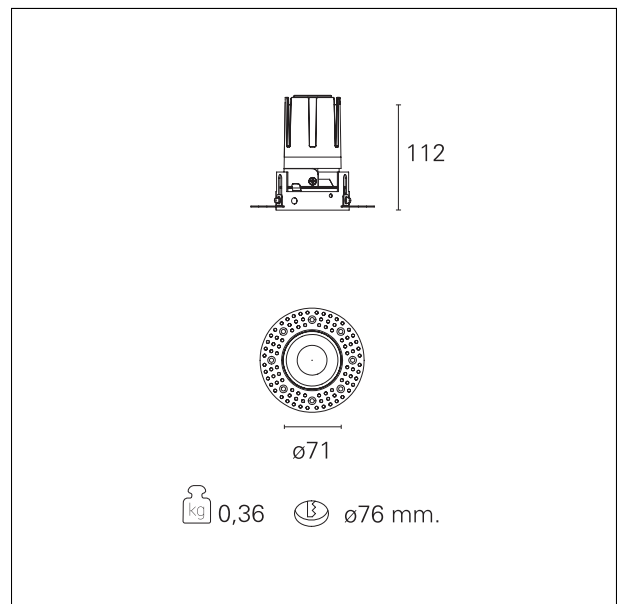

### Nemo TL Fix

**RTT21246DM** - Trimless + Mirror Reflector - 15 W - 1450 lumen / 2700 K / CRI >90

#### DESCRIPTION

Nemo TL is the trimless series of the Nemo family designed for installations in plasterboard false ceilings with no visible edge. Models up to 24W are equipped with a pre-drilled fixed frame for direct fixing of the luminaire to the false ceiling; The 33W and 42W models are equipped with height-adjustable fixing frame. Four beam openings with 38 ° cut-off and versions up to UGR <17 allow to obtain the right balance between luminance control and light diffusion. The lighting modules are all equipped with latest generation LEDs with CRI > 90 and SDCM <3. The range of Nemo TL Adj and Nemo TL Fix has interchangeable secondary reflectors available in five different aesthetic finishes that allow the system to be characterized even after the first installation. The safety cable supplied prevents accidental drops and the "fast plug" connection system to the driver allows quick and safe installation. Nemo ADJ version for accent lighting with 350 ° adjustability on the horizontal plane and 30 ° on the vertical plane. Nemo Fix is perfect for vertical lighting for the control of direct glare and soft light at the edges of the beam.

#### PRODUCTS CHARACTERISTICS

installation type	<b>trimless recessed</b>
material	<b>Aluminum</b>
Color	<b>Mirror</b>
Power	<b>15 W</b>
Lumen output - Full emission	<b>1363 lm</b>
Efficacy	<b>91 lm/W</b>
Diameter	<b>Ø 71 mm.</b>
Dimensions	<b>h 112 mm.</b>
net weight	<b>0,36 kg.</b>

#### HOLE RECESS DIMENSIONS

hole recess diameter **Ø 76 mm.**