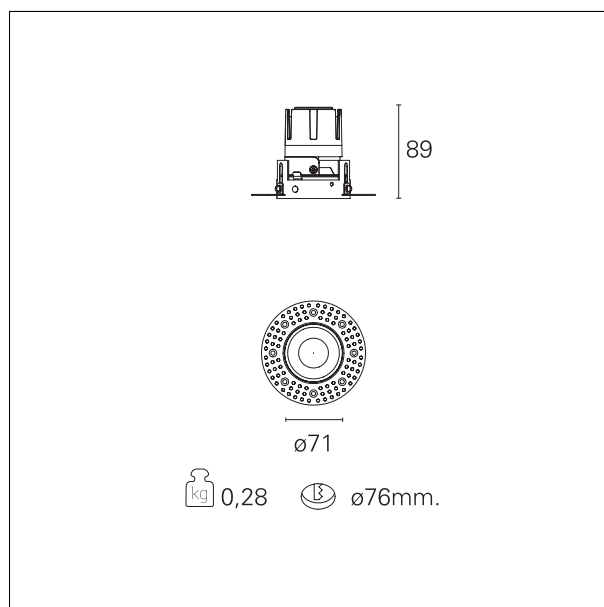

Nemo TL Fix

RTT21244 - Trimless + Mirror Reflector - 10 W - 920 lumen / 2700 K / CRI >90

DESCRIPTION

Nemo TL is the trimless series of the Nemo family designed for installations in plasterboard false ceilings with no visible edge. Models up to 24W are equipped with a pre-drilled fixed frame for direct fixing of the luminaire to the false ceiling; The 33W and 42W models are equipped with height-adjustable fixing frame. Four beam openings with 38 ° cut-off and versions up to UGR <17 allow to obtain the right balance between luminance control and light diffusion. The lighting modules are all equipped with latest generation LEDs with CRI > 90 and SDCM <3. The range of Nemo TL Adj and Nemo TL Fix has interchangeable secondary reflectors available in five different aesthetic finishes that allow the system to be characterized even after the first installation. The safety cable supplied prevents accidental drops and the "fast plug" connection system to the driver allows quick and safe installation. Nemo ADJ version for accent lighting with 350 ° adjustability on the horizontal plane and 30 ° on the vertical plane. Nemo Fix is perfect for vertical lighting for the control of direct glare and soft light at the edges of the beam.

Switch

On:Off

PRODUCTS CHARACTERISTICS

installation type
material
Color
Power
Lumen output - Full emission
Efficacy
Diameter
Dimensions
net weight

trimless recessed
Aluminum
Mirror
10 W
899 lm
90 lm/W
Ø 71 mm.
h 89 mm.
0,28 kg.

HOLE RECESS DIMENSIONS

hole recess diameter **Ø 76 mm.**

ENERGY CLASSIFICATION

This luminaire contains built-in LED lamps.

The lamps cannot be changed in the luminaire.

LED SOURCE DETAILS

led source type **CoB Led**
LED brand **Bridgelux**
LED current **250 mA**
LED voltage **36 V**
Service lifetime **L80 / B20 - 50.000 h.**
Light temperature **2700 K**
CRI **CRI >90**
SDCM **< 3**

emission	rotationally symmetrical
luminous effect	wide
optic	55°
Beam angle - direct	55°
UGR	≤ 19
Cut Hood	38°

PHOTOMETRIC