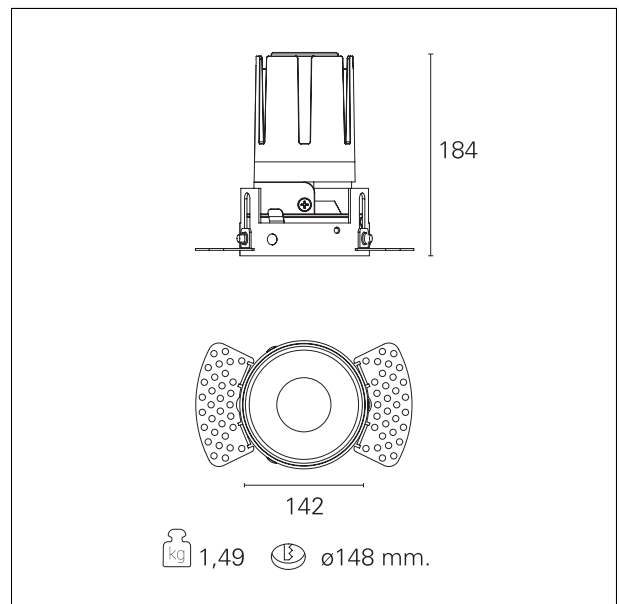

#### DESCRIPTION

Nemo TL is the trimless series of the Nemo family designed for installations in plasterboard false ceilings with no visible edge. Models up to 24W are equipped with a pre-drilled fixed frame for direct fixing of the luminaire to the false ceiling; The 33W and 42W models are equipped with height-adjustable fixing frame. Four beam openings with 38 ° cut-off and versions up to UGR <17 allow to obtain the right balance between luminance control and light diffusion. The lighting modules are all equipped with latest generation LEDs with CRI > 90 and SDCM <3. The range of Nemo TL Adj and Nemo TL Fix has interchangeable secondary reflectors available in five different aesthetic finishes that allow the system to be characterized even after the first installation. The safety cable supplied prevents accidental drops and the "fast plug" connection system to the driver allows quick and safe installation. Nemo ADJ version for accent lighting with 350 ° adjustability on the horizontal plane and 30 ° on the vertical plane. Nemo Fix is perfect for vertical lighting for the control of direct glare and soft light at the edges of the beam.

#### PRODUCTS CHARACTERISTICS

installation type	<b>trimless recessed</b>
material	<b>Aluminum</b>
Color	<b>Mirror</b>
Power	<b>42 W</b>
Lumen output - Full emission	<b>3878 lm</b>
Efficacy	<b>92 lm/W</b>
Diameter	<b>Ø 142 mm.</b>
Dimensions	<b>h 184 mm.</b>
net weight	<b>1,49 kg.</b>

#### HOLE RECESS DIMENSIONS

hole recess diameter **Ø 148 mm.**