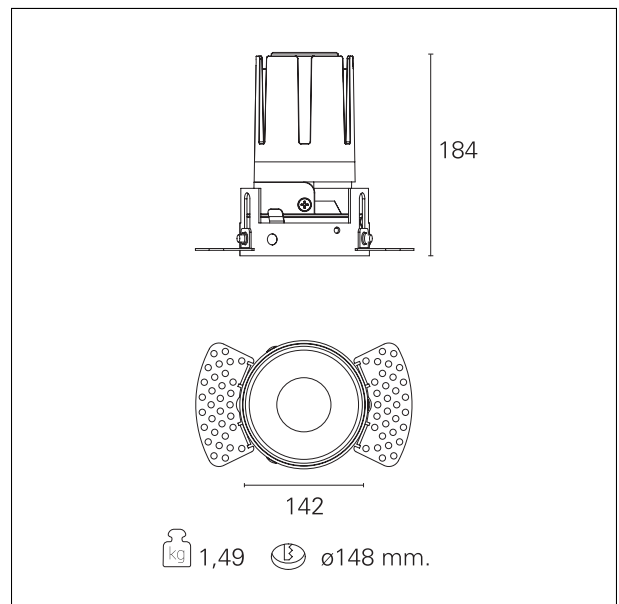

Nemo TL Fix

RTT21238 - Trimless + Mirror Reflector - 42 W - 3800 lumen / 4000 K / CRI >90

DESCRIPTION

Nemo TL is the trimless series of the Nemo family designed for installations in plasterboard false ceilings with no visible edge. Models up to 24W are equipped with a pre-drilled fixed frame for direct fixing of the luminaire to the false ceiling; The 33W and 42W models are equipped with height-adjustable fixing frame. Four beam openings with 38 ° cut-off and versions up to UGR <17 allow to obtain the right balance between luminance control and light diffusion. The lighting modules are all equipped with latest generation LEDs with CRI > 90 and SDCM <3. The range of Nemo TL Adj and Nemo TL Fix has interchangeable secondary reflectors available in five different aesthetic finishes that allow the system to be characterized even after the first installation. The safety cable supplied prevents accidental drops and the "fast plug" connection system to the driver allows quick and safe installation. Nemo ADJ version for accent lighting with 350 ° adjustability on the horizontal plane and 30 ° on the vertical plane. Nemo Fix is perfect for vertical lighting for the control of direct glare and soft light at the edges of the beam.

Switch

On:Off

PRODUCTS CHARACTERISTICS

installation type
material
Color
Power
Lumen output - Full emission
Efficacy
Diameter
Dimensions
net weight

trimless recessed
Aluminum
Mirror
42 W
3864 lm
92 lm/W
Ø 142 mm.
h 184 mm.
1,49 kg.

HOLE RECESS DIMENSIONS

hole recess diameter **Ø 148 mm.**

ENERGY CLASSIFICATION

This luminaire contains built-in LED lamps.

The lamps cannot be changed in the luminaire.

LED SOURCE DETAILS

led source type **CoB Led**
 LED brand **Bridgelux**
 LED current **1050 mA**
 LED voltage **36 V**
 Service lifetime **L80 / B20 - 50.000 h.**
 Light temperature **4000 K**
 CRI **CRI >90**
 SDCM **< 3**