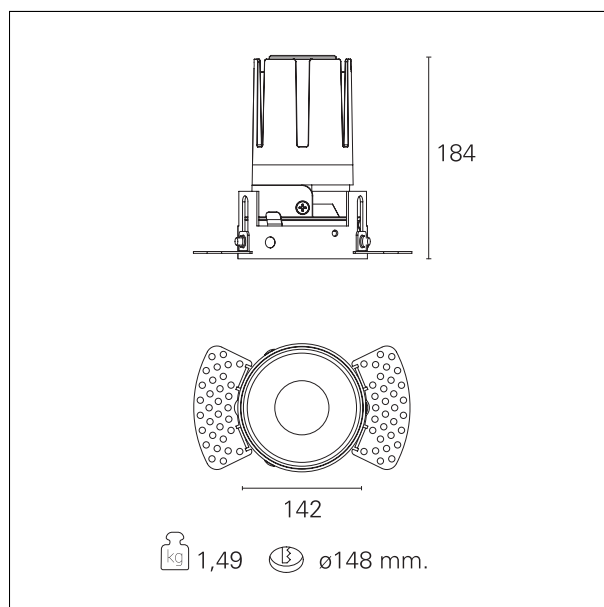

Nemo TL Fix

RTT21238DM - Trimless + Mirror Reflector - 42 W - 3800 lumen / 4000 K / CRI >90

DESCRIPTION

Nemo TL is the trimless series of the Nemo family designed for installations in plasterboard false ceilings with no visible edge. Models up to 24W are equipped with a pre-drilled fixed frame for direct fixing of the luminaire to the false ceiling; The 33W and 42W models are equipped with height-adjustable fixing frame. Four beam openings with 38 ° cut-off and versions up to UGR <17 allow to obtain the right balance between luminance control and light diffusion. The lighting modules are all equipped with latest generation LEDs with CRI > 90 and SDCM <3. The range of Nemo TL Adj and Nemo TL Fix has interchangeable secondary reflectors available in five different aesthetic finishes that allow the system to be characterized even after the first installation. The safety cable supplied prevents accidental drops and the "fast plug" connection system to the driver allows quick and safe installation. Nemo ADJ version for accent lighting with 350 ° adjustability on the horizontal plane and 30 ° on the vertical plane. Nemo Fix is perfect for vertical lighting for the control of direct glare and soft light at the edges of the beam.

Switch 1...10V / Push

PRODUCTS CHARACTERISTICS

installation type	trimless recessed
material	Aluminum
Color	Mirror
Power	42 W
Lumen output - Full emission	3864 lm
Efficacy	92 lm/W
Diameter	Ø 142 mm.
Dimensions	h 184 mm.
net weight	1,49 kg.

optical compartment IP rate **IP40**
 recessed compartment IP rate **IP20**
 IK **IK02**

HOLE RECESS DIMENSIONS

hole recess diameter **Ø 148 mm.**

ENERGY CLASSIFICATION

The lamps cannot be changed in the luminaire.

LIGHTING DETAILS

emission	rotationally symmetrical
luminous effect	flood
optic	38°
Beam angle - direct	38°
UGR	≤ 19
Cut Hood	38°

PHOTOMETRIC