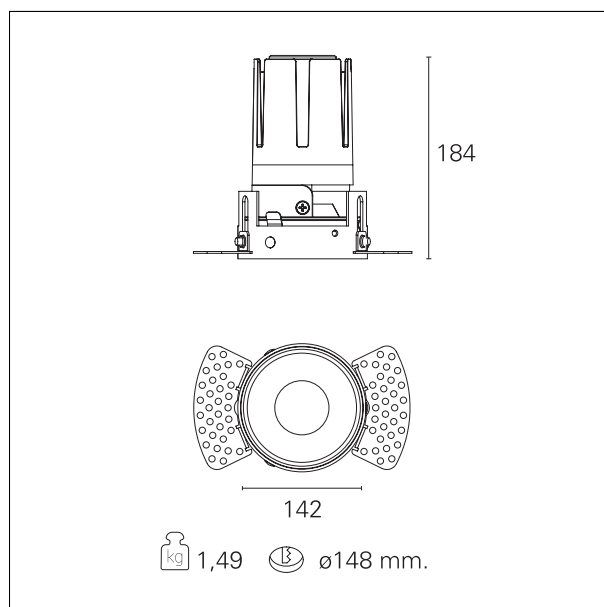

Nemo TL Fix

RTT21236 - Trimless + Mirror Reflector - 42 W - 3800 lumen / 4000 K / CRI >90

DESCRIPTION

Nemo TL is the trimless series of the Nemo family designed for installations in plasterboard false ceilings with no visible edge. Models up to 24W are equipped with a pre-drilled fixed frame for direct fixing of the luminaire to the false ceiling; The 33W and 42W models are equipped with height-adjustable fixing frame. Four beam openings with 38 ° cut-off and versions up to UGR <17 allow to obtain the right balance between luminance control and light diffusion. The lighting modules are all equipped with latest generation LEDs with CRI > 90 and SDCM <3. The range of Nemo TL Adj and Nemo TL Fix has interchangeable secondary reflectors available in five different aesthetic finishes that allow the system to be characterized even after the first installation. The safety cable supplied prevents accidental drops and the "fast plug" connection system to the driver allows quick and safe installation. Nemo ADJ version for accent lighting with 350 ° adjustability on the horizontal plane and 30 ° on the vertical plane. Nemo Fix is perfect for vertical lighting for the control of direct glare and soft light at the edges of the beam.

Switch

On:Off

PRODUCTS CHARACTERISTICS

installation type
material
Color
Power
Lumen output - Full emission
Efficacy
Diameter
Dimensions
net weight

trimless recessed
Aluminum
Mirror
42 W
3858 lm
92 lm/W
Ø 142 mm.
h 184 mm.
1,49 kg.

HOLE RECESS DIMENSIONS

hole recess diameter **Ø 148 mm.**

ENERGY CLASSIFICATION

The lamps cannot be changed in the luminaire.

LED SOURCE DETAILS

led source type **CoB Led**
 LED brand **Bridgelux**
 LED current **1050 mA**
 LED voltage **36 V**
 Service lifetime **L80 / B20 - 50.000 h.**
 Light temperature **4000 K**
 CRI **CRI >90**
 SDCM **< 3**

emission	rotationally symmetrical
luminous effect	flood
optic	24°
Beam angle - direct	24°
UGR	≤ 17
Cut Hood	38°

PHOTOMETRIC