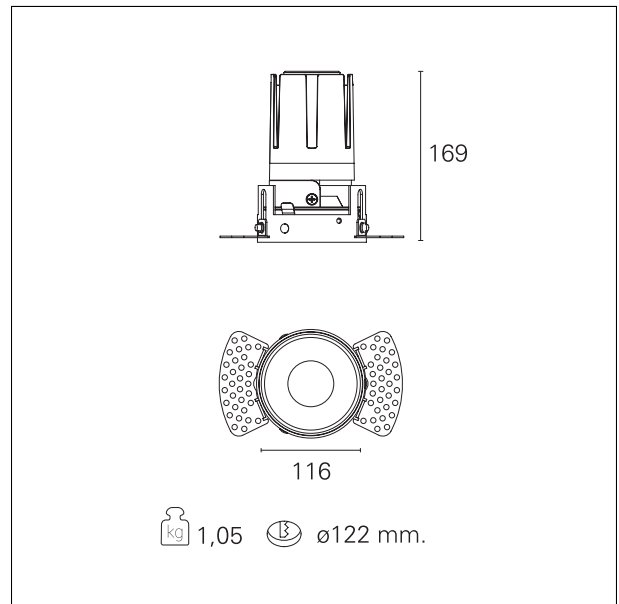

Nemo TL Fix

RTT21228 - Trimless + Mirror Reflector - 33 W - 3100 lumen / 4000 K / CRI >90

DESCRIPTION

Nemo TL is the trimless series of the Nemo family designed for installations in plasterboard false ceilings with no visible edge. Models up to 24W are equipped with a pre-drilled fixed frame for direct fixing of the luminaire to the false ceiling; The 33W and 42W models are equipped with height-adjustable fixing frame. Four beam openings with 38 ° cut-off and versions up to UGR <17 allow to obtain the right balance between luminance control and light diffusion. The lighting modules are all equipped with latest generation LEDs with CRI > 90 and SDCM <3. The range of Nemo TL Adj and Nemo TL Fix has interchangeable secondary reflectors available in five different aesthetic finishes that allow the system to be characterized even after the first installation. The safety cable supplied prevents accidental drops and the "fast plug" connection system to the driver allows quick and safe installation. Nemo ADJ version for accent lighting with 350 ° adjustability on the horizontal plane and 30 ° on the vertical plane. Nemo Fix is perfect for vertical lighting for the control of direct glare and soft light at the edges of the beam.

Switch

On:Off

PRODUCTS CHARACTERISTICS

installation type
material
Color
Power
Lumen output - Full emission
Efficacy
Diameter
Dimensions
net weight

trimless recessed
Aluminum
Mirror
33 W
3120 lm
95 lm/W
Ø 116 mm.
h 169 mm.
1,05 kg.

HOLE RECESS DIMENSIONS

hole recess diameter **Ø 122 mm.**

ENERGY CLASSIFICATION

This luminaire contains built-in LED lamps.

The lamps cannot be changed in the luminaire.

LED SOURCE DETAILS

led source type **CoB Led**
 LED brand **Bridgelux**
 LED current **800 mA**
 LED voltage **36 V**
 Service lifetime **L80 / B20 - 50.000 h.**
 Light temperature **4000 K**
 CRI **CRI >90**
 SDCM **< 3**