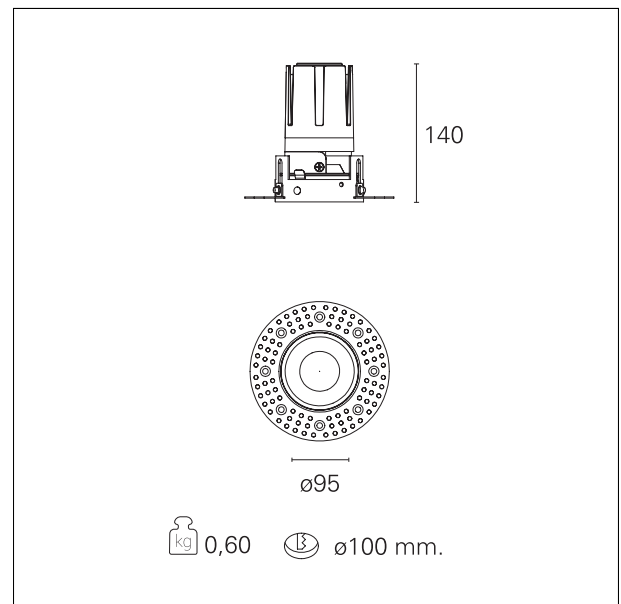

Nemo TL Fix

RTT21218CA - Trimless + Mirror Reflector - 24 W - 2200 lumen / 4000 K / CRI >90

DESCRIPTION

Nemo TL is the trimless series of the Nemo family designed for installations in plasterboard false ceilings with no visible edge. Models up to 24W are equipped with a pre-drilled fixed frame for direct fixing of the luminaire to the false ceiling; The 33W and 42W models are equipped with height-adjustable fixing frame. Four beam openings with 38 ° cut-off and versions up to UGR <17 allow to obtain the right balance between luminance control and light diffusion. The lighting modules are all equipped with latest generation LEDs with CRI > 90 and SDCM <3. The range of Nemo TL Adj and Nemo TL Fix has interchangeable secondary reflectors available in five different aesthetic finishes that allow the system to be characterized even after the first installation. The safety cable supplied prevents accidental drops and the "fast plug" connection system to the driver allows quick and safe installation. Nemo ADJ version for accent lighting with 350 ° adjustability on the horizontal plane and 30 ° on the vertical plane. Nemo Fix is perfect for vertical lighting for the control of direct glare and soft light at the edges of the beam.

Switch

Casambi

PRODUCTS CHARACTERISTICS

installation type	trimless recessed
material	Aluminum
Color	Mirror
Power	24 W
Lumen output - Full emission	2210 lm
Efficacy	92 lm/W
Diameter	Ø 95 mm.
Dimensions	h 140 mm.
net weight	0,60 kg.

optical compartment IP rate **IP40**
recessed compartment IP rate **IP20**
IK **IK02**

HOLE RECESS DIMENSIONS

hole recess diameter **Ø 100 mm.**

ENERGY CLASSIFICATION

This luminaire contains built-in LED lamps.

emission	rotationally symmetrical
luminous effect	spot
optic	15°
Beam angle - direct	15°
UGR	≤ 17
Cut Hood	38°

PHOTOMETRIC