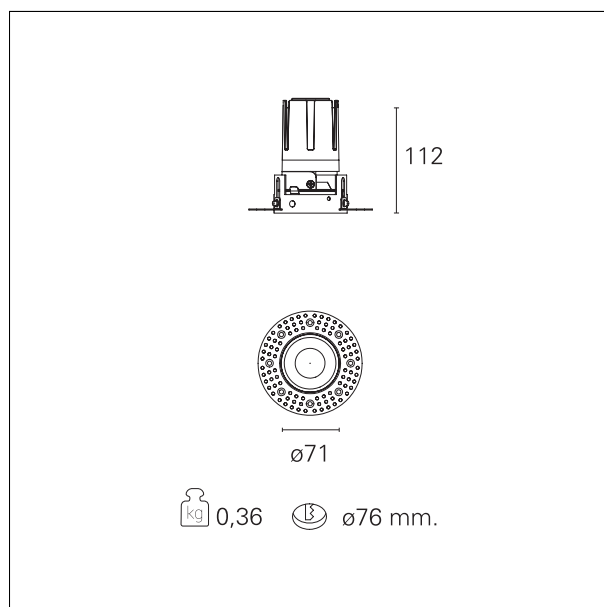

### Nemo TL Fix

**RTT21214CA** - Trimless + Mirror Reflector - 15 W - 1450 lumen / 4000 K / CRI >90

#### DESCRIPTION

Nemo TL is the trimless series of the Nemo family designed for installations in plasterboard false ceilings with no visible edge. Models up to 24W are equipped with a pre-drilled fixed frame for direct fixing of the luminaire to the false ceiling; The 33W and 42W models are equipped with height-adjustable fixing frame. Four beam openings with 38 ° cut-off and versions up to UGR <17 allow to obtain the right balance between luminance control and light diffusion. The lighting modules are all equipped with latest generation LEDs with CRI > 90 and SDCM <3. The range of Nemo TL Adj and Nemo TL Fix has interchangeable secondary reflectors available in five different aesthetic finishes that allow the system to be characterized even after the first installation. The safety cable supplied prevents accidental drops and the "fast plug" connection system to the driver allows quick and safe installation. Nemo ADJ version for accent lighting with 350 ° adjustability on the horizontal plane and 30 ° on the vertical plane. Nemo Fix is perfect for vertical lighting for the control of direct glare and soft light at the edges of the beam.

#### PRODUCTS CHARACTERISTICS

installation type	<b>trimless recessed</b>
material	<b>Aluminum</b>
Color	<b>Mirror</b>
Power	<b>15 W</b>
Lumen output - Full emission	<b>1500 lm</b>
Efficacy	<b>100 lm/W</b>
Diameter	<b>Ø 71 mm.</b>
Dimensions	<b>h 112 mm.</b>
net weight	<b>0,36 kg.</b>

#### HOLE RECESS DIMENSIONS

hole recess diameter **Ø 76 mm.**