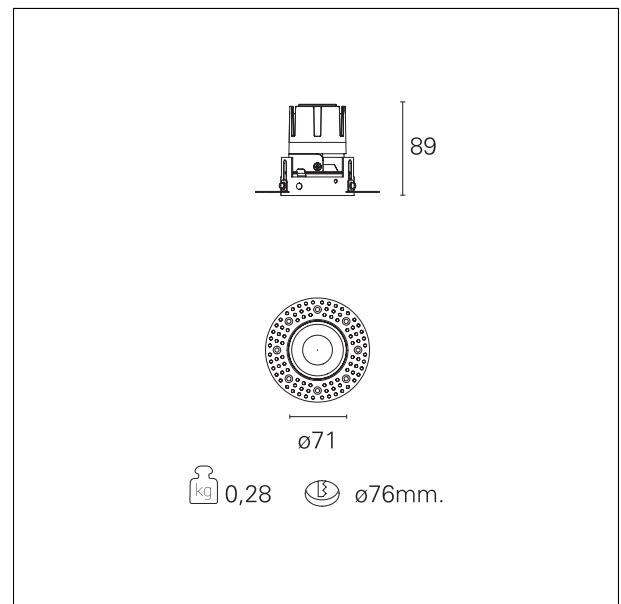

Nemo TL Fix

RTT21208 - Trimless + Mirror Reflector - 10 W - 920 lumen / 4000 K / CRI >90

DESCRIPTION

Nemo TL is the trimless series of the Nemo family designed for installations in plasterboard false ceilings with no visible edge. Models up to 24W are equipped with a pre-drilled fixed frame for direct fixing of the luminaire to the false ceiling; The 33W and 42W models are equipped with height-adjustable fixing frame. Four beam openings with 38 ° cut-off and versions up to UGR <17 allow to obtain the right balance between luminance control and light diffusion. The lighting modules are all equipped with latest generation LEDs with CRI > 90 and SDCM <3. The range of Nemo TL Adj and Nemo TL Fix has interchangeable secondary reflectors available in five different aesthetic finishes that allow the system to be characterized even after the first installation. The safety cable supplied prevents accidental drops and the "fast plug" connection system to the driver allows quick and safe installation. Nemo ADJ version for accent lighting with 350 ° adjustability on the horizontal plane and 30 ° on the vertical plane. Nemo Fix is perfect for vertical lighting for the control of direct glare and soft light at the edges of the beam.

Switch

On:Off

PRODUCTS CHARACTERISTICS

installation type	trimless recessed
material	Aluminum
Color	Mirror
Power	10 W
Lumen output - Full emission	974 lm
Efficacy	97 lm/W
Diameter	Ø 71 mm.
Dimensions	h 89 mm.
net weight	0,28 kg.

HOLE RECESS DIMENSIONS

hole recess diameter **Ø 76 mm.**

ENERGY CLASSIFICATION

The lamps cannot be changed in the luminaire.

LED SOURCE DETAILS

led source type **CoB Led**
LED brand **Bridgelux**
LED current **250 mA**
LED voltage **36 V**
Service lifetime **L80 / B20 - 50.000 h.**
Light temperature **4000 K**
CRI **CRI >90**
SDCM **< 3**

emission	rotationally symmetrical
luminous effect	wide
optic	55°
Beam angle - direct	55°
UGR	≤ 19
Cut Hood	38°

PHOTOMETRIC