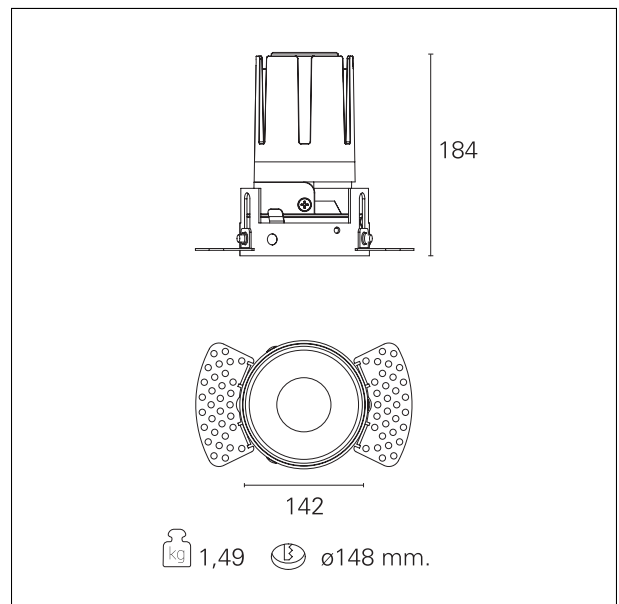

#### DESCRIPTION

Nemo TL is the trimless series of the Nemo family designed for installations in plasterboard false ceilings with no visible edge. Models up to 24W are equipped with a pre-drilled fixed frame for direct fixing of the luminaire to the false ceiling; The 33W and 42W models are equipped with height-adjustable fixing frame. Four beam openings with 38 ° cut-off and versions up to UGR <17 allow to obtain the right balance between luminance control and light diffusion. The lighting modules are all equipped with latest generation LEDs with CRI > 90 and SDCM <3. The range of Nemo TL Adj and Nemo TL Fix has interchangeable secondary reflectors available in five different aesthetic finishes that allow the system to be characterized even after the first installation. The safety cable supplied prevents accidental drops and the "fast plug" connection system to the driver allows quick and safe installation. Nemo ADJ version for accent lighting with 350 ° adjustability on the horizontal plane and 30 ° on the vertical plane. Nemo Fix is perfect for vertical lighting for the control of direct glare and soft light at the edges of the beam.

#### PRODUCTS CHARACTERISTICS

installation type  
material  
Color  
Power  
Lumen output - Full emission  
Efficacy  
Diameter  
Dimensions  
net weight

**trimless recessed**  
**Aluminum**  
**Satin**  
**42 W**  
**3690 lm**  
**88 lm/W**  
**Ø 142 mm.**  
**h 184 mm.**  
**1,49 kg.**

#### HOLE RECESS DIMENSIONS

hole recess diameter **Ø 148 mm.**