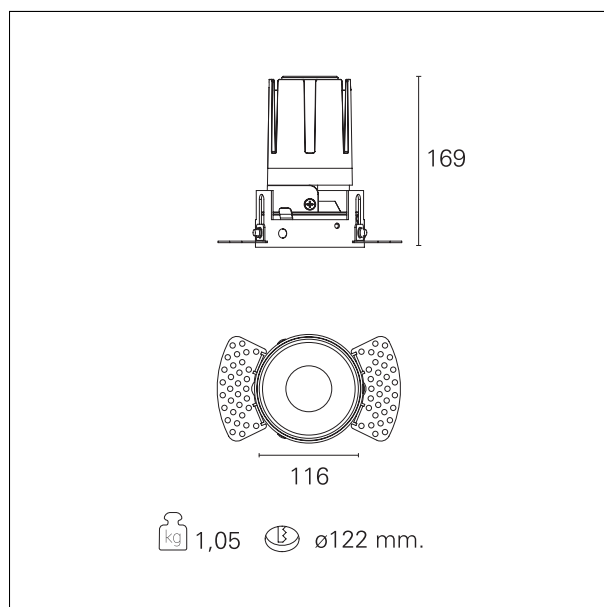

#### DESCRIPTION

Nemo TL is the trimless series of the Nemo family designed for installations in plasterboard false ceilings with no visible edge. Models up to 24W are equipped with a pre-drilled fixed frame for direct fixing of the luminaire to the false ceiling; The 33W and 42W models are equipped with height-adjustable fixing frame. Four beam openings with 38 ° cut-off and versions up to UGR <17 allow to obtain the right balance between luminance control and light diffusion. The lighting modules are all equipped with latest generation LEDs with CRI > 90 and SDCM <3. The range of Nemo TL Adj and Nemo TL Fix has interchangeable secondary reflectors available in five different aesthetic finishes that allow the system to be characterized even after the first installation. The safety cable supplied prevents accidental drops and the "fast plug" connection system to the driver allows quick and safe installation. Nemo ADJ version for accent lighting with 350 ° adjustability on the horizontal plane and 30 ° on the vertical plane. Nemo Fix is perfect for vertical lighting for the control of direct glare and soft light at the edges of the beam.

#### PRODUCTS CHARACTERISTICS

installation type	<b>trimless recessed</b>
material	<b>Aluminum</b>
Color	<b>Satin</b>
Power	<b>33 W</b>
Lumen output - Full emission	<b>2960 lm</b>
Efficacy	<b>90 lm/W</b>
Diameter	<b>Ø 116 mm.</b>
Dimensions	<b>h 169 mm.</b>
net weight	<b>1,05 kg.</b>

#### HOLE RECESS DIMENSIONS

hole recess diameter **Ø 122 mm.**