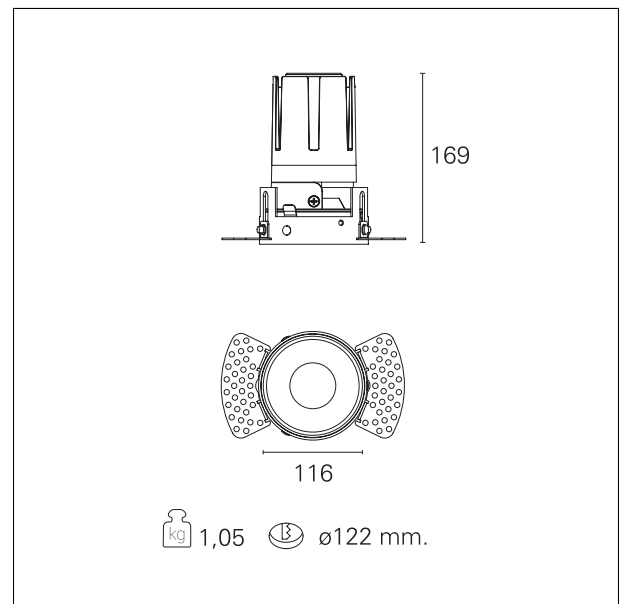

Nemo TL Fix

RTT21155 - Trimless + Matt Reflector - 33 W - 3100 lumen / 2700 K / CRI >90

DESCRIPTION

Nemo TL is the trimless series of the Nemo family designed for installations in plasterboard false ceilings with no visible edge. Models up to 24W are equipped with a pre-drilled fixed frame for direct fixing of the luminaire to the false ceiling; The 33W and 42W models are equipped with height-adjustable fixing frame. Four beam openings with 38 ° cut-off and versions up to UGR <17 allow to obtain the right balance between luminance control and light diffusion. The lighting modules are all equipped with latest generation LEDs with CRI > 90 and SDCM <3. The range of Nemo TL Adj and Nemo TL Fix has interchangeable secondary reflectors available in five different aesthetic finishes that allow the system to be characterized even after the first installation. The safety cable supplied prevents accidental drops and the "fast plug" connection system to the driver allows quick and safe installation. Nemo ADJ version for accent lighting with 350 ° adjustability on the horizontal plane and 30 ° on the vertical plane. Nemo Fix is perfect for vertical lighting for the control of direct glare and soft light at the edges of the beam.

Switch

On:Off

PRODUCTS CHARACTERISTICS

installation type
material
Color
Power
Lumen output - Full emission
Efficacy
Diameter
Dimensions
net weight

trimless recessed
Aluminum
Satin
33 W
2954 lm
90 lm/W
Ø 116 mm.
h 169 mm.
1,05 kg.

HOLE RECESS DIMENSIONS

hole recess diameter **Ø 122 mm.**

ENERGY CLASSIFICATION

The lamps cannot be changed in the luminaire.

LED SOURCE DETAILS

led source type **CoB Led**
LED brand **Bridgelux**
LED current **800 mA**
LED voltage **36 V**
Service lifetime **L80 / B20 - 50.000 h.**
Light temperature **2700 K**
CRI **CRI >90**
SDCM **< 3**