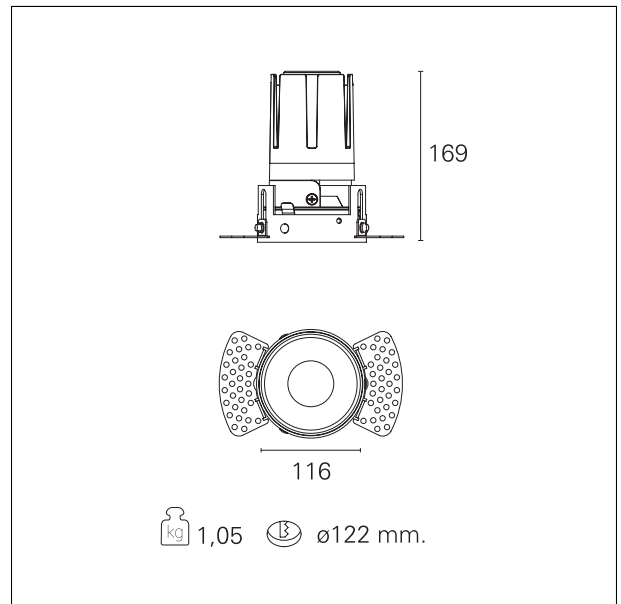

Nemo TL Fix

RTT21153 - Trimless + Matt Reflector - 33 W - 3100 lumen / 2700 K / CRI >90

DESCRIPTION

Nemo TL is the trimless series of the Nemo family designed for installations in plasterboard false ceilings with no visible edge. Models up to 24W are equipped with a pre-drilled fixed frame for direct fixing of the luminaire to the false ceiling; The 33W and 42W models are equipped with height-adjustable fixing frame. Four beam openings with 38 ° cut-off and versions up to UGR <17 allow to obtain the right balance between luminance control and light diffusion. The lighting modules are all equipped with latest generation LEDs with CRI > 90 and SDCM <3. The range of Nemo TL Adj and Nemo TL Fix has interchangeable secondary reflectors available in five different aesthetic finishes that allow the system to be characterized even after the first installation. The safety cable supplied prevents accidental drops and the "fast plug" connection system to the driver allows quick and safe installation. Nemo ADJ version for accent lighting with 350 ° adjustability on the horizontal plane and 30 ° on the vertical plane. Nemo Fix is perfect for vertical lighting for the control of direct glare and soft light at the edges of the beam.

Switch

On:Off

PRODUCTS CHARACTERISTICS

installation type
material
Color
Power
Lumen output - Full emission
Efficacy
Diameter
Dimensions
net weight

trimless recessed
Aluminum
Satin
33 W
2938 lm
89 lm/W
Ø 116 mm.
h 169 mm.
1,05 kg.

HOLE RECESS DIMENSIONS

hole recess diameter **Ø 122 mm.**

ENERGY CLASSIFICATION

The lamps cannot be changed in the luminaire.

LED SOURCE DETAILS

led source type **CoB Led**
LED brand **Bridgelux**
LED current **800 mA**
LED voltage **36 V**
Service lifetime **L80 / B20 - 50.000 h.**
Light temperature **2700 K**
CRI **CRI >90**
SDCM **< 3**

emission	rotationally symmetrical
luminous effect	spot
optic	15°
Beam angle - direct	15°
UGR	≤ 17
Cut Hood	38°

PHOTOMETRIC