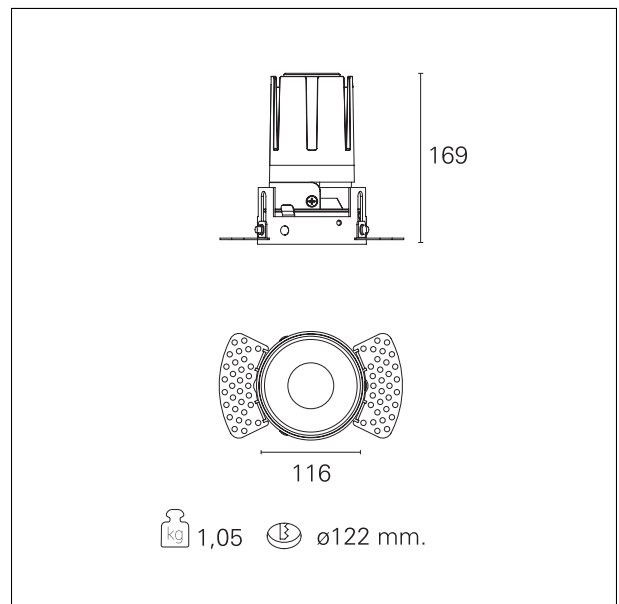

#### DESCRIPTION

Nemo TL is the trimless series of the Nemo family designed for installations in plasterboard false ceilings with no visible edge. Models up to 24W are equipped with a pre-drilled fixed frame for direct fixing of the luminaire to the false ceiling; The 33W and 42W models are equipped with height-adjustable fixing frame. Four beam openings with 38 ° cut-off and versions up to UGR <17 allow to obtain the right balance between luminance control and light diffusion. The lighting modules are all equipped with latest generation LEDs with CRI > 90 and SDCM <3. The range of Nemo TL Adj and Nemo TL Fix has interchangeable secondary reflectors available in five different aesthetic finishes that allow the system to be characterized even after the first installation. The safety cable supplied prevents accidental drops and the "fast plug" connection system to the driver allows quick and safe installation. Nemo ADJ version for accent lighting with 350 ° adjustability on the horizontal plane and 30 ° on the vertical plane. Nemo Fix is perfect for vertical lighting for the control of direct glare and soft light at the edges of the beam.

#### PRODUCTS CHARACTERISTICS

installation type	<b>trimless recessed</b>
material	<b>Aluminum</b>
Color	<b>Satin</b>
Power	<b>33 W</b>
Lumen output - Full emission	<b>2938 lm</b>
Efficacy	<b>89 lm/W</b>
Diameter	<b>Ø 116 mm.</b>
Dimensions	<b>h 169 mm.</b>
net weight	<b>1,05 kg.</b>

#### HOLE RECESS DIMENSIONS

hole recess diameter **Ø 122 mm.**