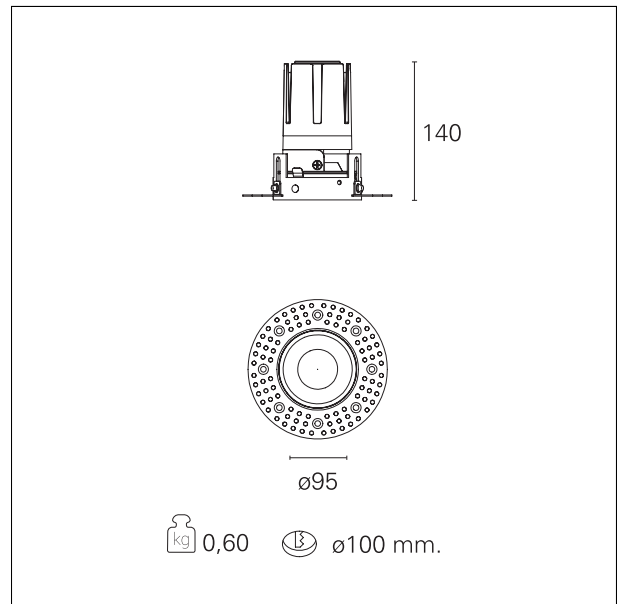

#### DESCRIPTION

Nemo TL is the trimless series of the Nemo family designed for installations in plasterboard false ceilings with no visible edge. Models up to 24W are equipped with a pre-drilled fixed frame for direct fixing of the luminaire to the false ceiling; The 33W and 42W models are equipped with height-adjustable fixing frame. Four beam openings with 38 ° cut-off and versions up to UGR <17 allow to obtain the right balance between luminance control and light diffusion. The lighting modules are all equipped with latest generation LEDs with CRI > 90 and SDCM <3. The range of Nemo TL Adj and Nemo TL Fix has interchangeable secondary reflectors available in five different aesthetic finishes that allow the system to be characterized even after the first installation. The safety cable supplied prevents accidental drops and the "fast plug" connection system to the driver allows quick and safe installation. Nemo ADJ version for accent lighting with 350 ° adjustability on the horizontal plane and 30 ° on the vertical plane. Nemo Fix is perfect for vertical lighting for the control of direct glare and soft light at the edges of the beam.

#### PRODUCTS CHARACTERISTICS

installation type  
material  
Color  
Power  
Lumen output - Full emission  
Efficacy  
Diameter  
Dimensions  
net weight

**trimless recessed**  
**Aluminum**  
**Satin**  
**24 W**  
**2064 lm**  
**86 lm/W**  
**Ø 95 mm.**  
**h 140 mm.**  
**0,60 kg.**

#### HOLE RECESS DIMENSIONS

hole recess diameter **Ø 100 mm.**