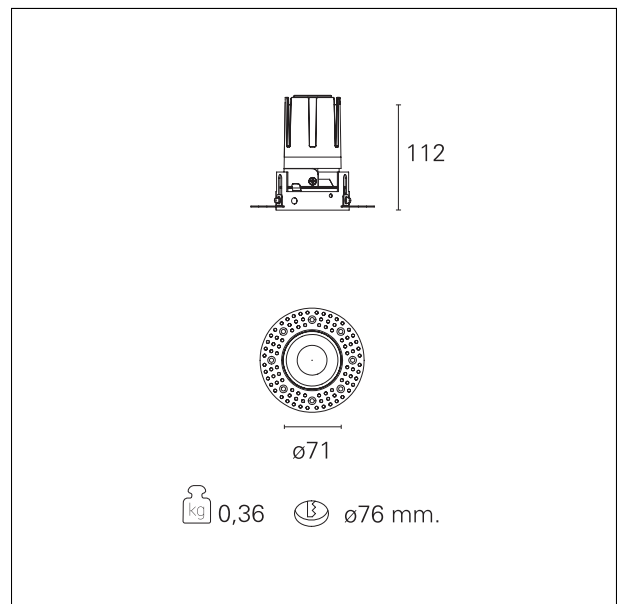

Nemo TL Fix

RTT21147 - Trimless + Matt Reflector - 15 W - 1450 lumen / 2700 K / CRI >90

DESCRIPTION

Nemo TL is the trimless series of the Nemo family designed for installations in plasterboard false ceilings with no visible edge. Models up to 24W are equipped with a pre-drilled fixed frame for direct fixing of the luminaire to the false ceiling; The 33W and 42W models are equipped with height-adjustable fixing frame. Four beam openings with 38 ° cut-off and versions up to UGR <17 allow to obtain the right balance between luminance control and light diffusion. The lighting modules are all equipped with latest generation LEDs with CRI > 90 and SDCM <3. The range of Nemo TL Adj and Nemo TL Fix has interchangeable secondary reflectors available in five different aesthetic finishes that allow the system to be characterized even after the first installation. The safety cable supplied prevents accidental drops and the "fast plug" connection system to the driver allows quick and safe installation. Nemo ADJ version for accent lighting with 350 ° adjustability on the horizontal plane and 30 ° on the vertical plane. Nemo Fix is perfect for vertical lighting for the control of direct glare and soft light at the edges of the beam.

Switch

On:Off

PRODUCTS CHARACTERISTICS

installation type	trimless recessed
material	Aluminum
Color	Satin
Power	15 W
Lumen output - Full emission	1371 lm
Efficacy	92 lm/W
Diameter	Ø 71 mm.
Dimensions	h 112 mm.
net weight	0,36 kg.

HOLE RECESS DIMENSIONS

hole recess diameter **Ø 76 mm.**

ENERGY CLASSIFICATION

The lamps cannot be changed in the luminaire.

LED SOURCE DETAILS

led source type **CoB Led**
LED brand **Bridgelux**
LED current **350 mA**
LED voltage **36 V**
Service lifetime **L80 / B20 - 50.000 h.**
Light temperature **2700 K**
CRI **CRI >90**
SDCM **< 3**