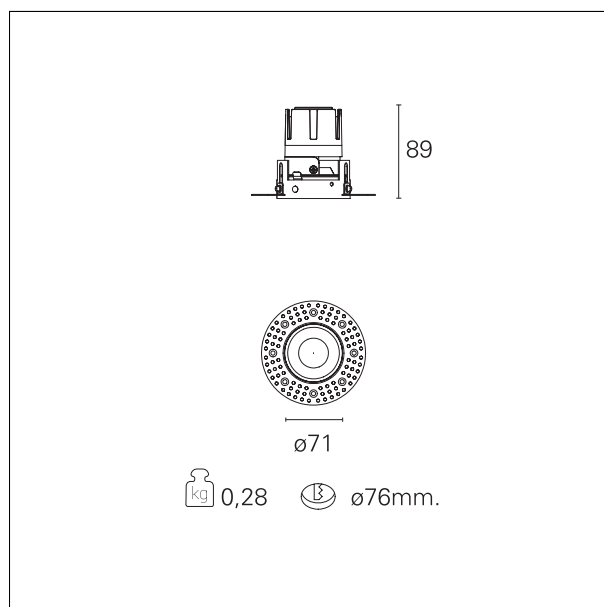

Nemo TL Fix

RTT21144 - Trimless + Matt Reflector - 10 W - 920 lumen / 2700 K / CRI >90

DESCRIPTION

Nemo TL is the trimless series of the Nemo family designed for installations in plasterboard false ceilings with no visible edge. Models up to 24W are equipped with a pre-drilled fixed frame for direct fixing of the luminaire to the false ceiling; The 33W and 42W models are equipped with height-adjustable fixing frame. Four beam openings with 38 ° cut-off and versions up to UGR <17 allow to obtain the right balance between luminance control and light diffusion. The lighting modules are all equipped with latest generation LEDs with CRI > 90 and SDCM <3. The range of Nemo TL Adj and Nemo TL Fix has interchangeable secondary reflectors available in five different aesthetic finishes that allow the system to be characterized even after the first installation. The safety cable supplied prevents accidental drops and the "fast plug" connection system to the driver allows quick and safe installation. Nemo ADJ version for accent lighting with 350 ° adjustability on the horizontal plane and 30 ° on the vertical plane. Nemo Fix is perfect for vertical lighting for the control of direct glare and soft light at the edges of the beam.

Switch

On:Off

PRODUCTS CHARACTERISTICS

installation type
material
Color
Power
Lumen output - Full emission
Efficacy
Diameter
Dimensions
net weight

trimless recessed
Aluminum
Satin
10 W
899 lm
90 lm/W
Ø 71 mm.
h 89 mm.
0,28 kg.

HOLE RECESS DIMENSIONS

hole recess diameter **Ø 76 mm.**

ENERGY CLASSIFICATION

The lamps cannot be changed in the luminaire.

LED SOURCE DETAILS

led source type **CoB Led**
LED brand **Bridgelux**
LED current **250 mA**
LED voltage **36 V**
Service lifetime **L80 / B20 - 50.000 h.**
Light temperature **2700 K**
CRI **CRI >90**
SDCM **< 3**