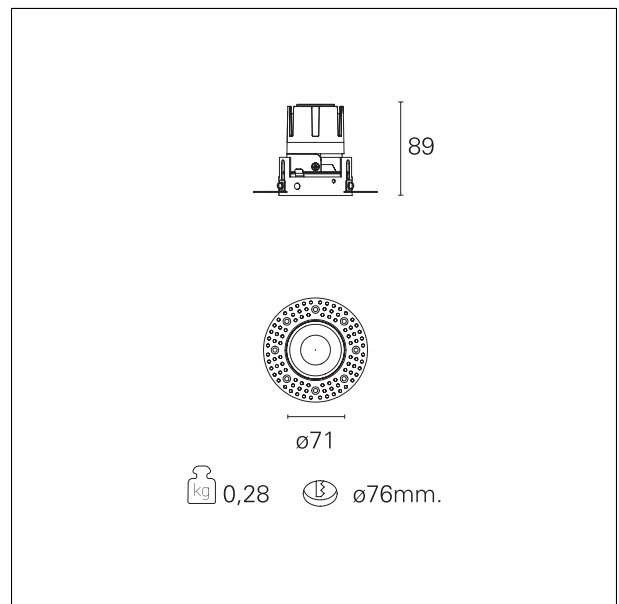

Nemo TL Fix

RTT21144CA - Trimless + Matt Reflector - 10 W - 920 lumen / 2700 K / CRI >90

DESCRIPTION

Nemo TL is the trimless series of the Nemo family designed for installations in plasterboard false ceilings with no visible edge. Models up to 24W are equipped with a pre-drilled fixed frame for direct fixing of the luminaire to the false ceiling; The 33W and 42W models are equipped with height-adjustable fixing frame. Four beam openings with 38 ° cut-off and versions up to UGR <17 allow to obtain the right balance between luminance control and light diffusion. The lighting modules are all equipped with latest generation LEDs with CRI > 90 and SDCM <3. The range of Nemo TL Adj and Nemo TL Fix has interchangeable secondary reflectors available in five different aesthetic finishes that allow the system to be characterized even after the first installation. The safety cable supplied prevents accidental drops and the "fast plug" connection system to the driver allows quick and safe installation. Nemo ADJ version for accent lighting with 350 ° adjustability on the horizontal plane and 30 ° on the vertical plane. Nemo Fix is perfect for vertical lighting for the control of direct glare and soft light at the edges of the beam.

Switch

Casambi

PRODUCTS CHARACTERISTICS

installation type	trimless recessed
material	Aluminum
Color	Satin
Power	10 W
Lumen output - Full emission	899 lm
Efficacy	90 lm/W
Diameter	Ø 71 mm.
Dimensions	h 89 mm.
net weight	0,28 kg.

optical compartment IP rate **IP40**
 recessed compartment IP rate **IP20**
 IK **IK02**

HOLE RECESS DIMENSIONS

hole recess diameter **Ø 76 mm.**

ENERGY CLASSIFICATION

This luminaire contains built-in LED lamps.

emission	rotationally symmetrical
luminous effect	wide
optic	55°
Beam angle - direct	55°
UGR	≤ 19
Cut Hood	38°

PHOTOMETRIC