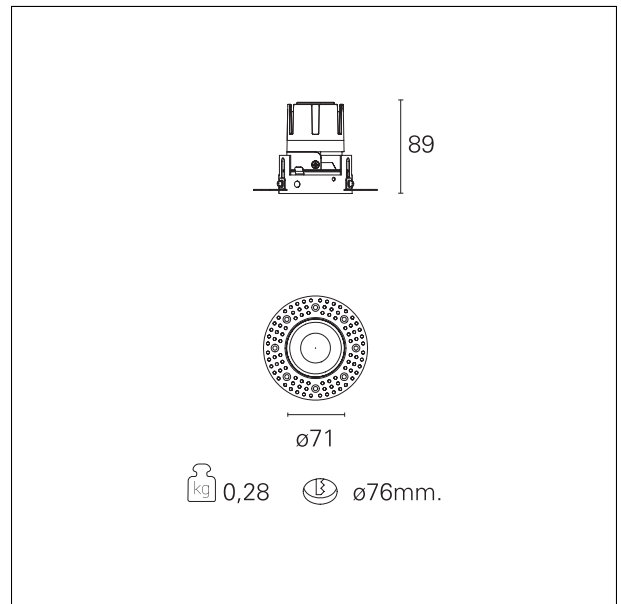

Nemo TL Fix

RTT21143 - Trimless + Matt Reflector - 10 W - 920 lumen / 2700 K / CRI >90

DESCRIPTION

Nemo TL is the trimless series of the Nemo family designed for installations in plasterboard false ceilings with no visible edge. Models up to 24W are equipped with a pre-drilled fixed frame for direct fixing of the luminaire to the false ceiling; The 33W and 42W models are equipped with height-adjustable fixing frame. Four beam openings with 38 ° cut-off and versions up to UGR <17 allow to obtain the right balance between luminance control and light diffusion. The lighting modules are all equipped with latest generation LEDs with CRI > 90 and SDCM <3. The range of Nemo TL Adj and Nemo TL Fix has interchangeable secondary reflectors available in five different aesthetic finishes that allow the system to be characterized even after the first installation. The safety cable supplied prevents accidental drops and the "fast plug" connection system to the driver allows quick and safe installation. Nemo ADJ version for accent lighting with 350 ° adjustability on the horizontal plane and 30 ° on the vertical plane. Nemo Fix is perfect for vertical lighting for the control of direct glare and soft light at the edges of the beam.

Switch

On:Off

PRODUCTS CHARACTERISTICS

installation type	trimless recessed
material	Aluminum
Color	Satin
Power	10 W
Lumen output - Full emission	896 lm
Efficacy	90 lm/W
Diameter	Ø 71 mm.
Dimensions	h 89 mm.
net weight	0,28 kg.

HOLE RECESS DIMENSIONS

hole recess diameter **Ø 76 mm.**

ENERGY CLASSIFICATION

This luminaire contains built-in LED lamps.

The lamps cannot be changed in the luminaire.

LED SOURCE DETAILS

led source type **CoB Led**
LED brand **Bridgelux**
LED current **250 mA**
LED voltage **36 V**
Service lifetime **L80 / B20 - 50.000 h.**
Light temperature **2700 K**
CRI **CRI >90**
SDCM **< 3**

emission	rotationally symmetrical
luminous effect	flood
optic	38°
Beam angle - direct	38°
UGR	≤ 19
Cut Hood	38°

PHOTOMETRIC